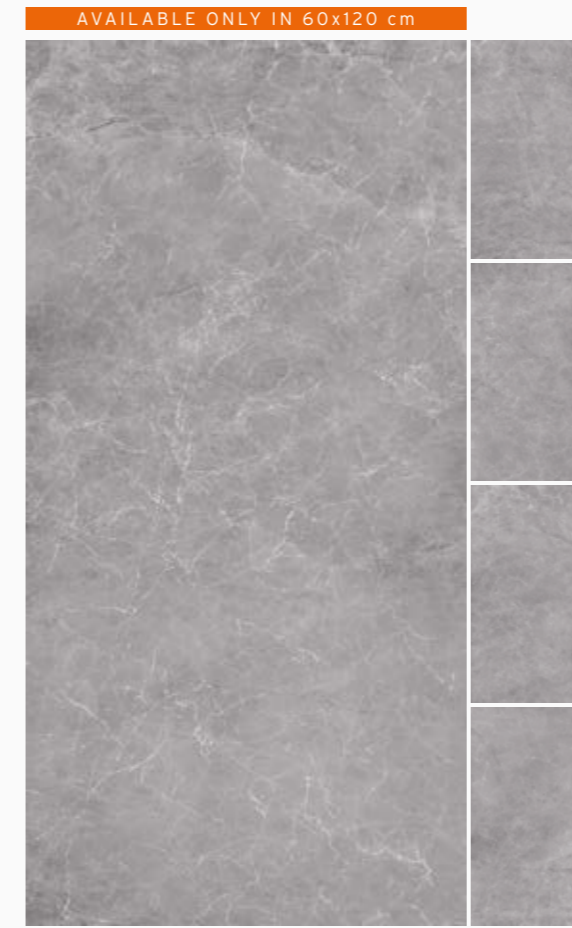

Earth Grey Dark

Marble | Polished | Cold

Available sizes: no. of faces
D 60 x 120 cm 6

tile graphics preview have size 60x120 cm

- INDOOR FLOOR & WALL COVERINGS
- INDOOR COMMERCIAL WALL COVERINGS
- STAIN RESISTANT
- CHEMICAL RESISTANT
- EASY TO CLEAN
- UV PROTECTED
- FROST RESISTANT