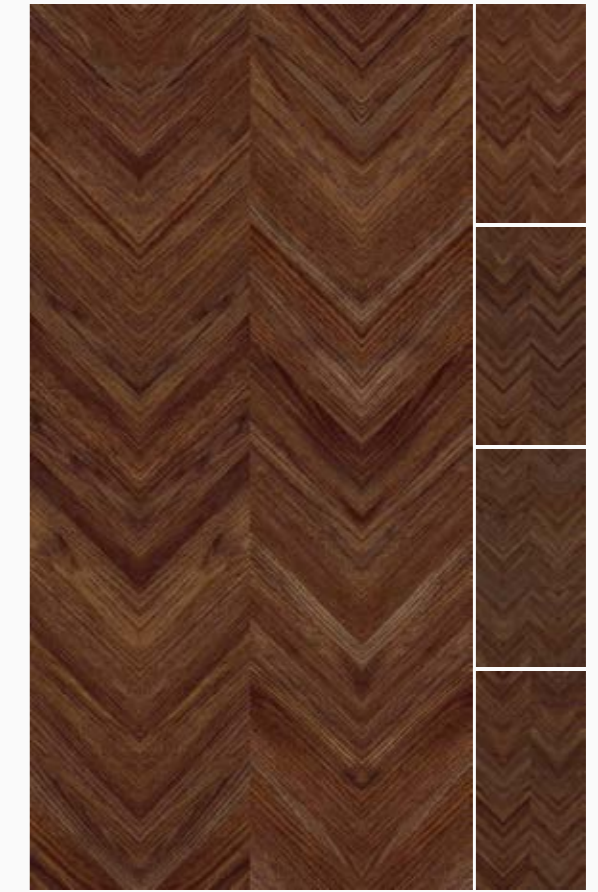

GRAPHICS-MIX

tile graphics preview have size 60x120 cm