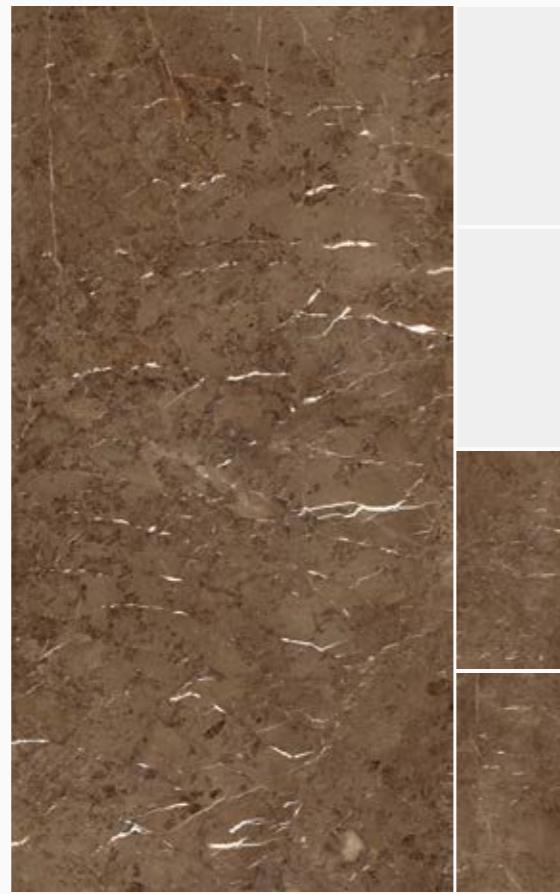

Smoky Brown

Marble | Polished | Warm

Available sizes:	no. of faces
A 120 x 240 cm	2
B 80 x 160 cm	4
C 120 x 120 cm	4
D 60 x 120 cm	8

GRAPHICS-MIX