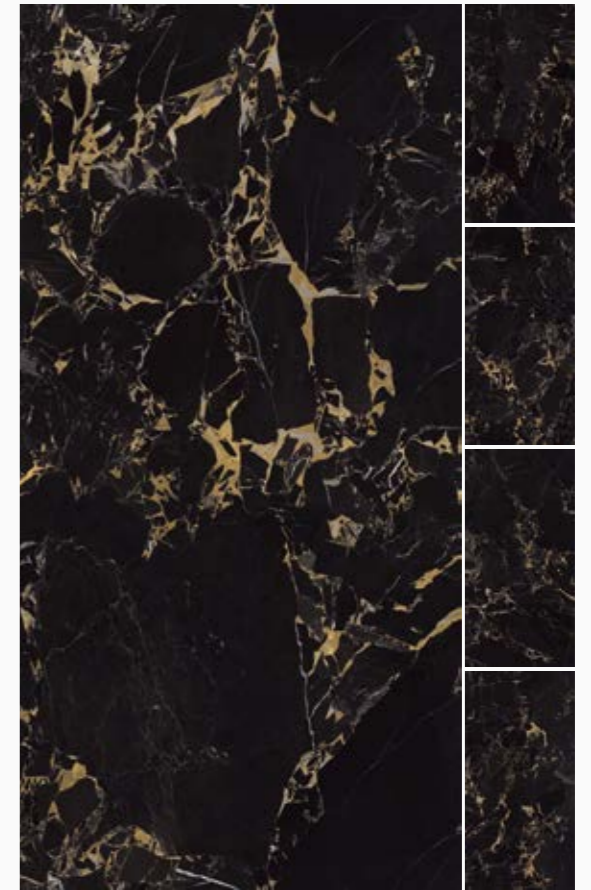

Golden Portoro

Marble | Polished | Cold
Available sizes: no. of faces
D 60 x 120 cm 6

AVAILABLE ONLY IN 60x120 cm

GRAPHICS-MIX