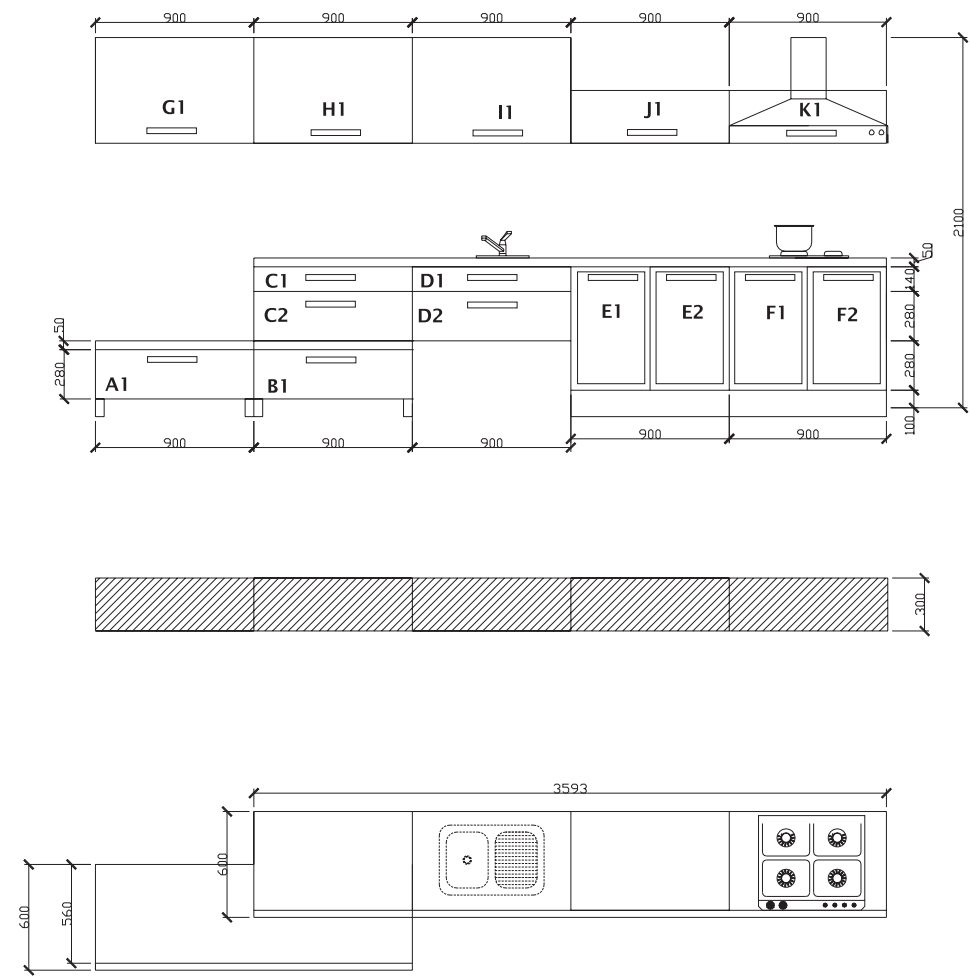

Featured Hardware

Kitchen Dimension-15 ft. Running ft. (2 ft. Depth)
 Room Dimension Required=15 ft Length x 10 ft Width = 150 Sq. Ft. (10 ft. Height)

Drawings

Bill Of Materials

A1	InnoTech Pot & Pan	F1	Hinge Door
B1	InnoTech Pot & Pan	F2	Hinge Door
C1	InnoTech Cutlery Tray	G1	Lift Advanced HK
C2	OrgaStore Delux	H1	Lift Advanced HK
D1	Cutlery Tray	I1	Lift Advanced HK
D1	InnoTech Drawer	J1	Lift Advanced HK
E1	Hinge Door	K1	Lift Advanced HK
E2	Hinge Door	H1	Lift Advanced HK