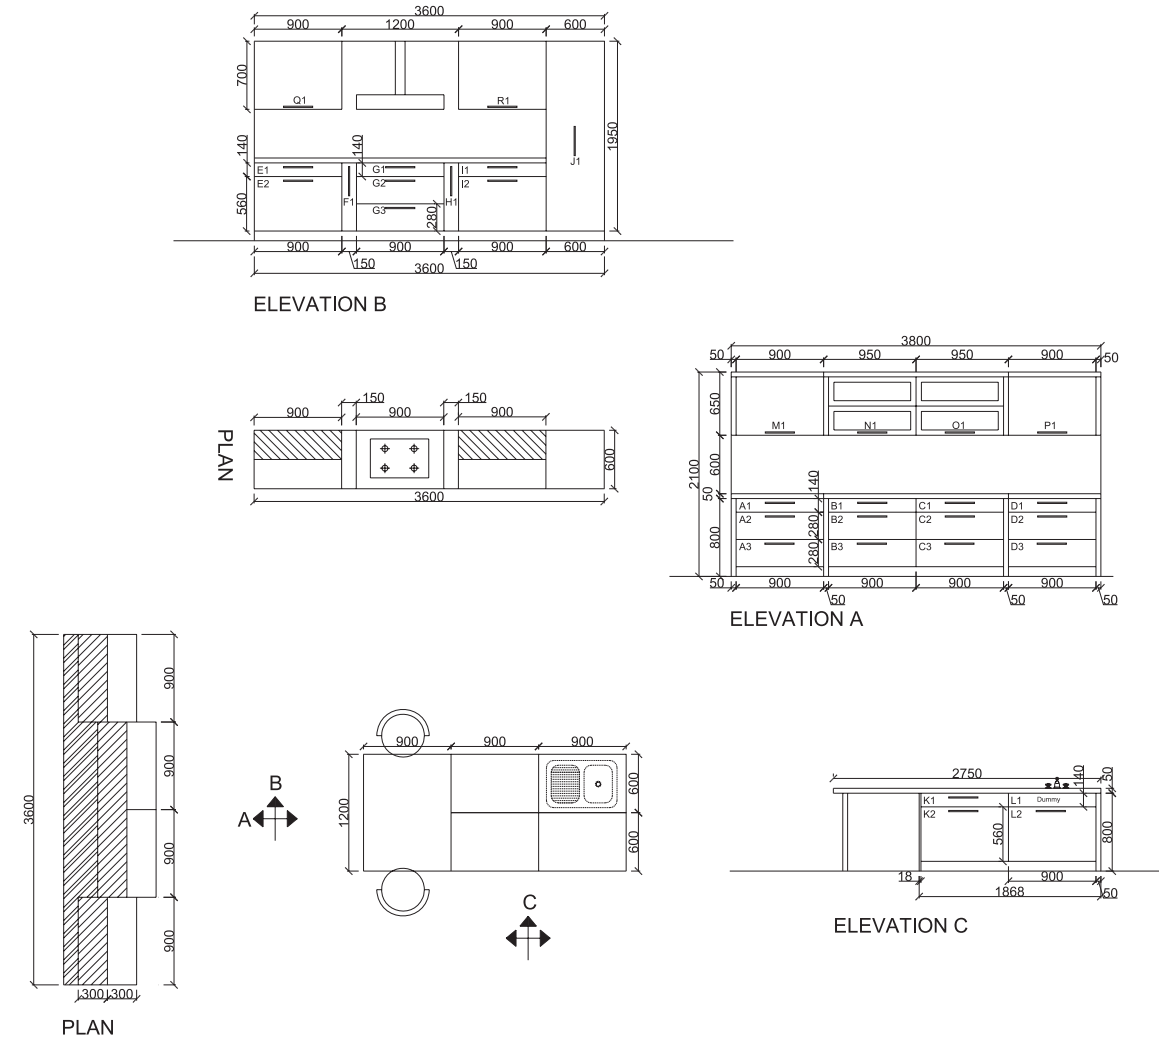

Kitchen Dimension-12ft +12ft.=24Running ft. (2 ft. Depth) Island 4ft. Depth, 9ft. Length.
 Room Dimension Required=18 ft Length x 15 ft Width = 270 Sq. Ft. (10 ft. Height)

Drawings

Bill Of Materials

A1	OrgaTray Premium	F1	Bottle Pull-Out	L1	Dummy
A2	OrgaStore Basic	G1	OrgaTray Professional	L2	InnoFlex 900
A3	OrgaStore Classic	H1	Bottle Pull-Out	M1	Lift Advanced HS
B2	Crosswise Railing	I1	InnoTech Drawer	N1	Lift Advanced HF
C1	InnoTech Drawer	I2	InnoTech Drawer	O1	Lift Advanced HF
C2	OrgaStore Classic	J1	Dispensa Duo	P1	Lift Advanced HS
D1	InnoTech Drawer	K1	InnoTech Drawer	Q1	Lift Advanced HK
E1	InnoTech Drawer	K2	Inno+Internal Drawer	R1	Lift Advanced HK