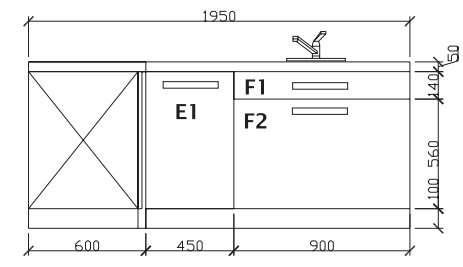

OrgaTray Basic-2

Sensys Hinges

Featured Hardware

Elevation A

Elevation B

Kitchen Dimension=17 ft. + 6.5 ft.= 23.5 Running ft. (2 ft. Depth)
 Room Dimension Required=17 ft Length x 10 ft Width = 170 Sq. Ft. (10 ft. Height)