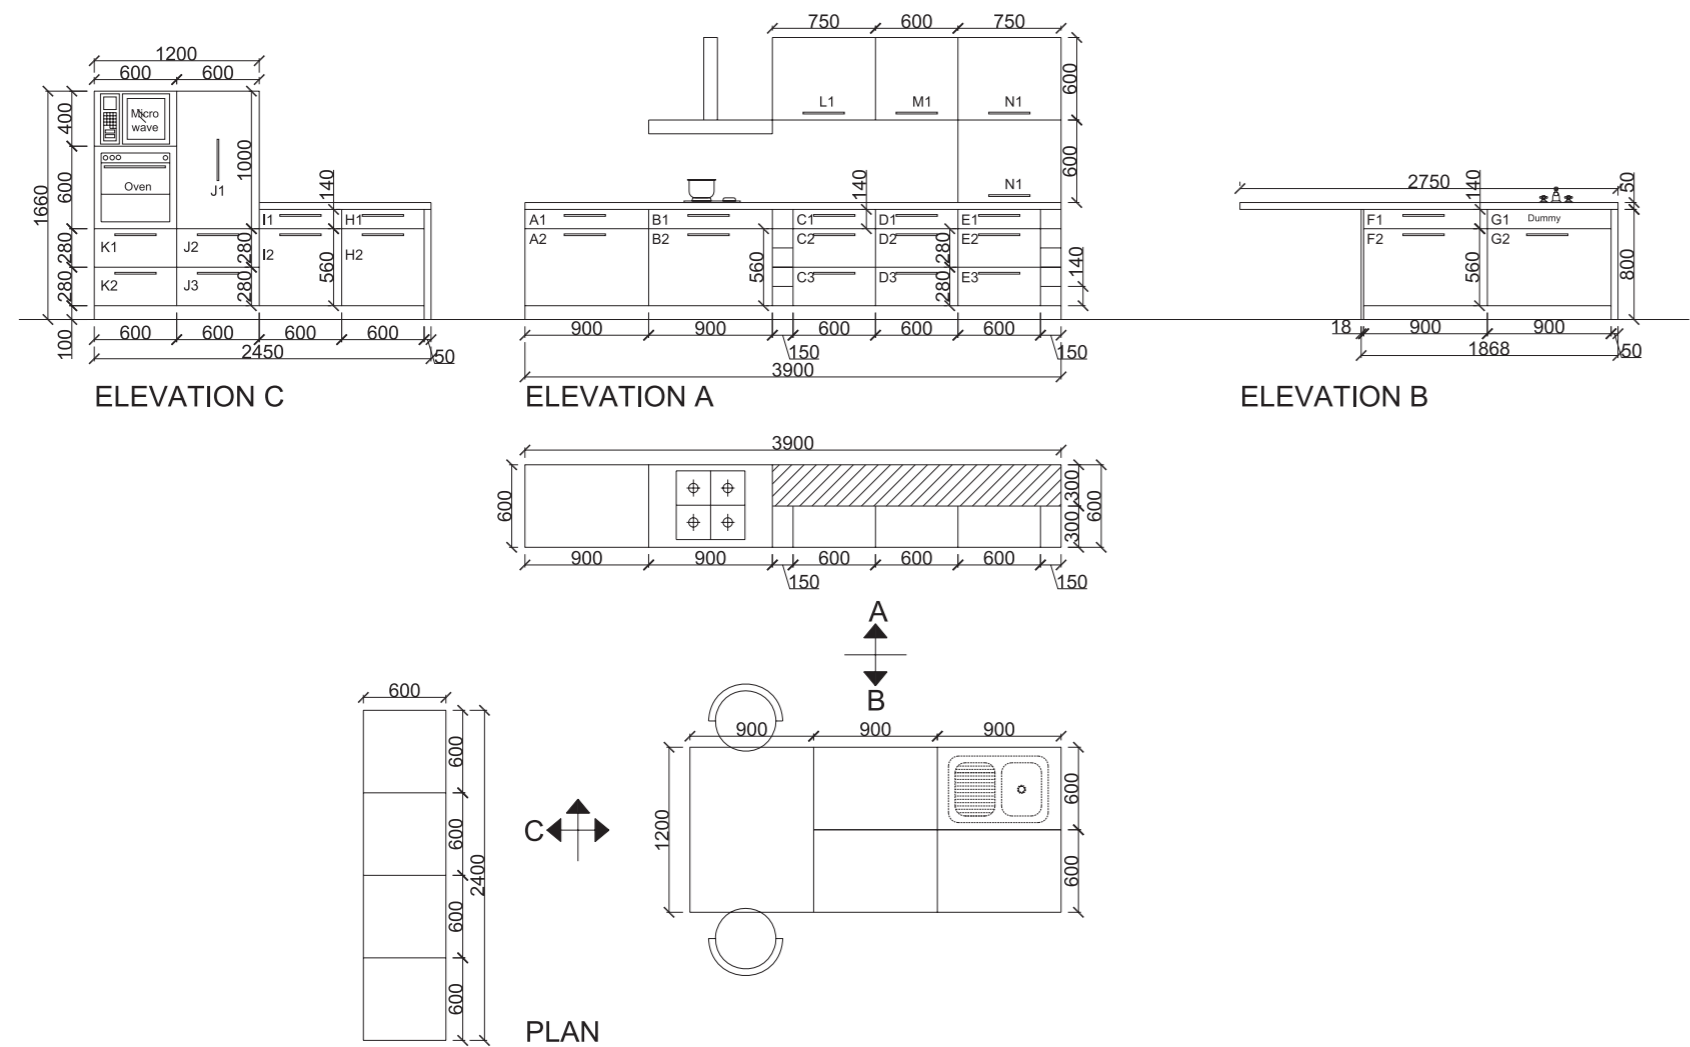

InnoTech with Design Side

Bottle Pull-Out

Featured Hardware

A1	InnoTech Drawer	D3	OrgaStore Exclusive	H2	Inno+Internal Drawer
A2	Inno+Internal Drawer	E1	InnoTech Drawer	I1	InnoTech Drawer
B1	Cutlery Tray	E2	OrgaStore Deluxe	J1	InnoTech Pantry Unit
B2	Inno+Internal Drawer	E3	OrgaFlag	K2	OrgaFlag
C1	InnoTech Drawer	F1	InnoTech Drawer	L1	Lift Advanced HL
C2	OrgaFlag	F2	Inno+Internal Drawer	M1	Lift Advanced HS
D1	InnoTech Drawer	G2	InnoDeluxe	N1	Lift Advanced HL
D2	OrgaStore Basic	H1	InnoTech Drawer		