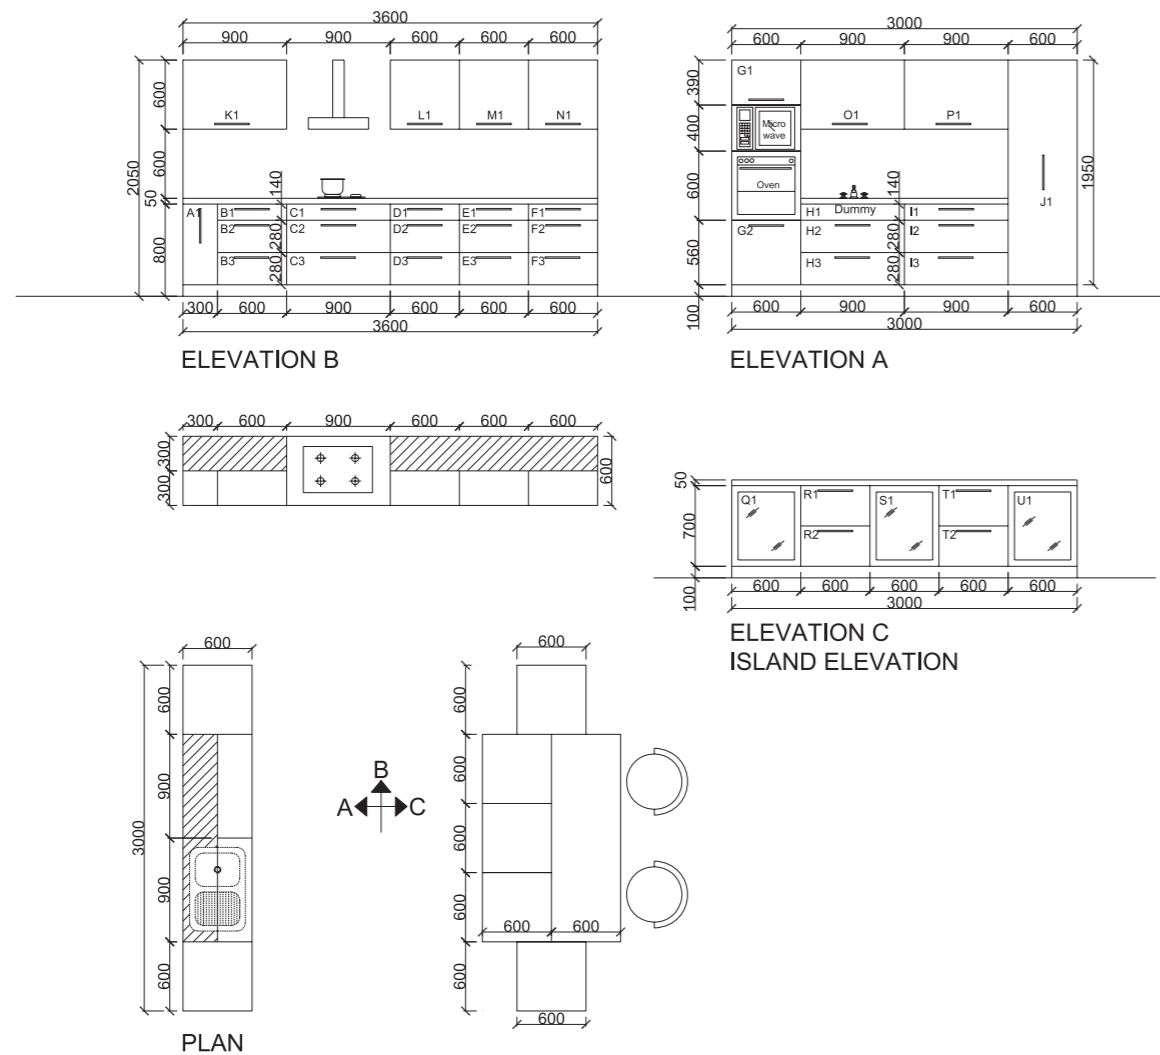

Lift Advanced HS

InnoTech with Design Side

OrgaTray Premium

Bottle Pull-Out

Featured Hardware

Kitchen Dimension-10 ft. + 12 ft. + 8 ft. = 30 Running ft. (2 ft. Depth And Island 4 ft. Depth)
 Room Dimension Required=18 ft Length x 18 ft Width = 324 Sq. Ft. (10 ft. Height)