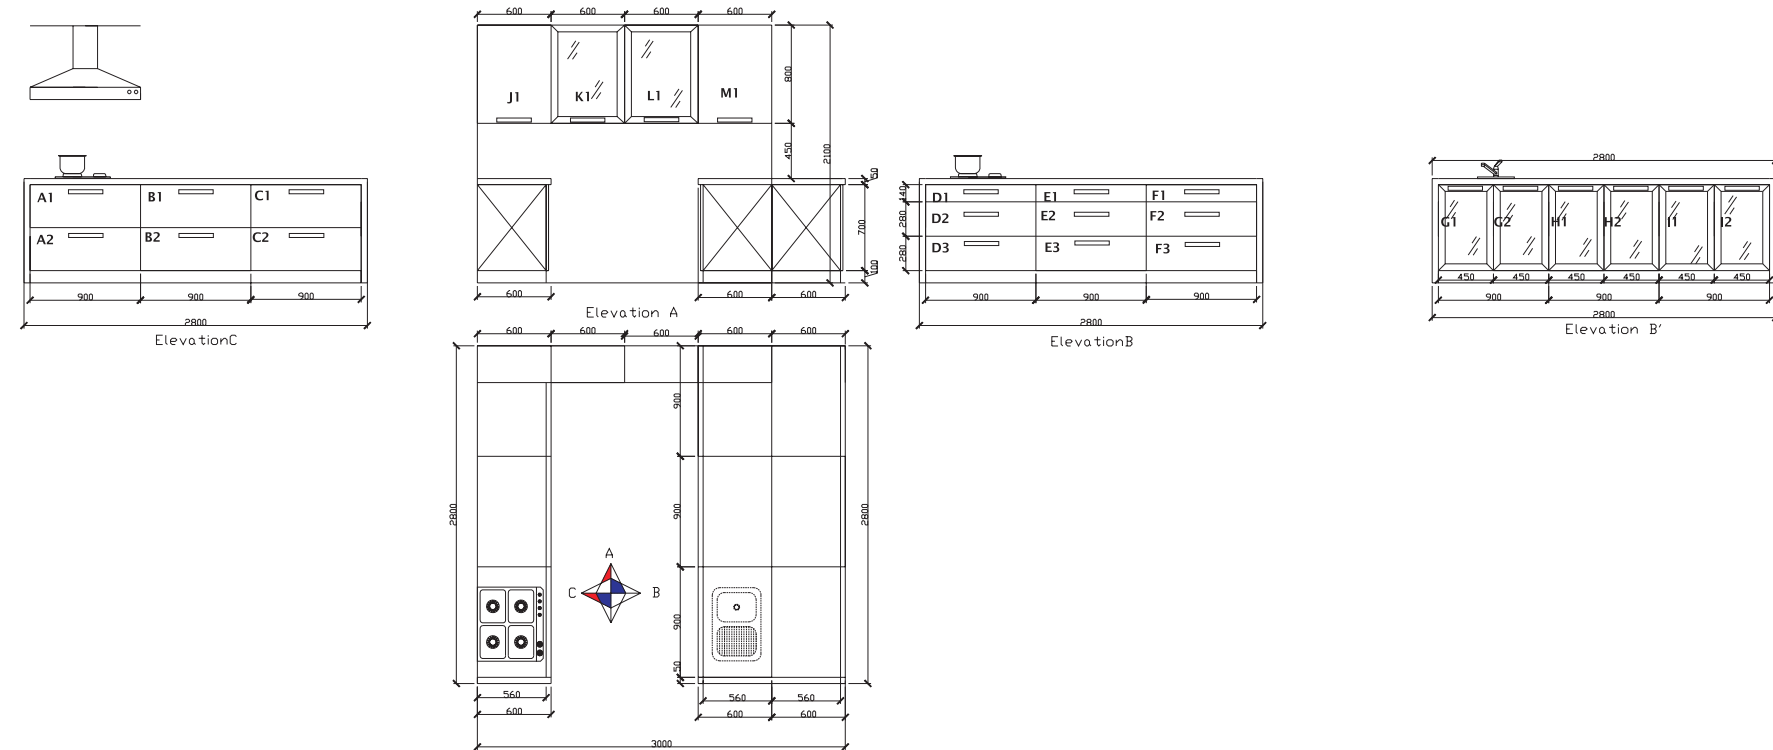

XXL Drawer

Kitchen Dimension-9 ft. + 9 ft. + 9 ft. = 27 Running ft. (2 ft. Depth And Island 4 ft. Depth)
 Room Dimension Required=20 ft Length x 20 ft Width = 400 Sq. Ft. (10 ft. Height)

Drawings

Bill Of Materials