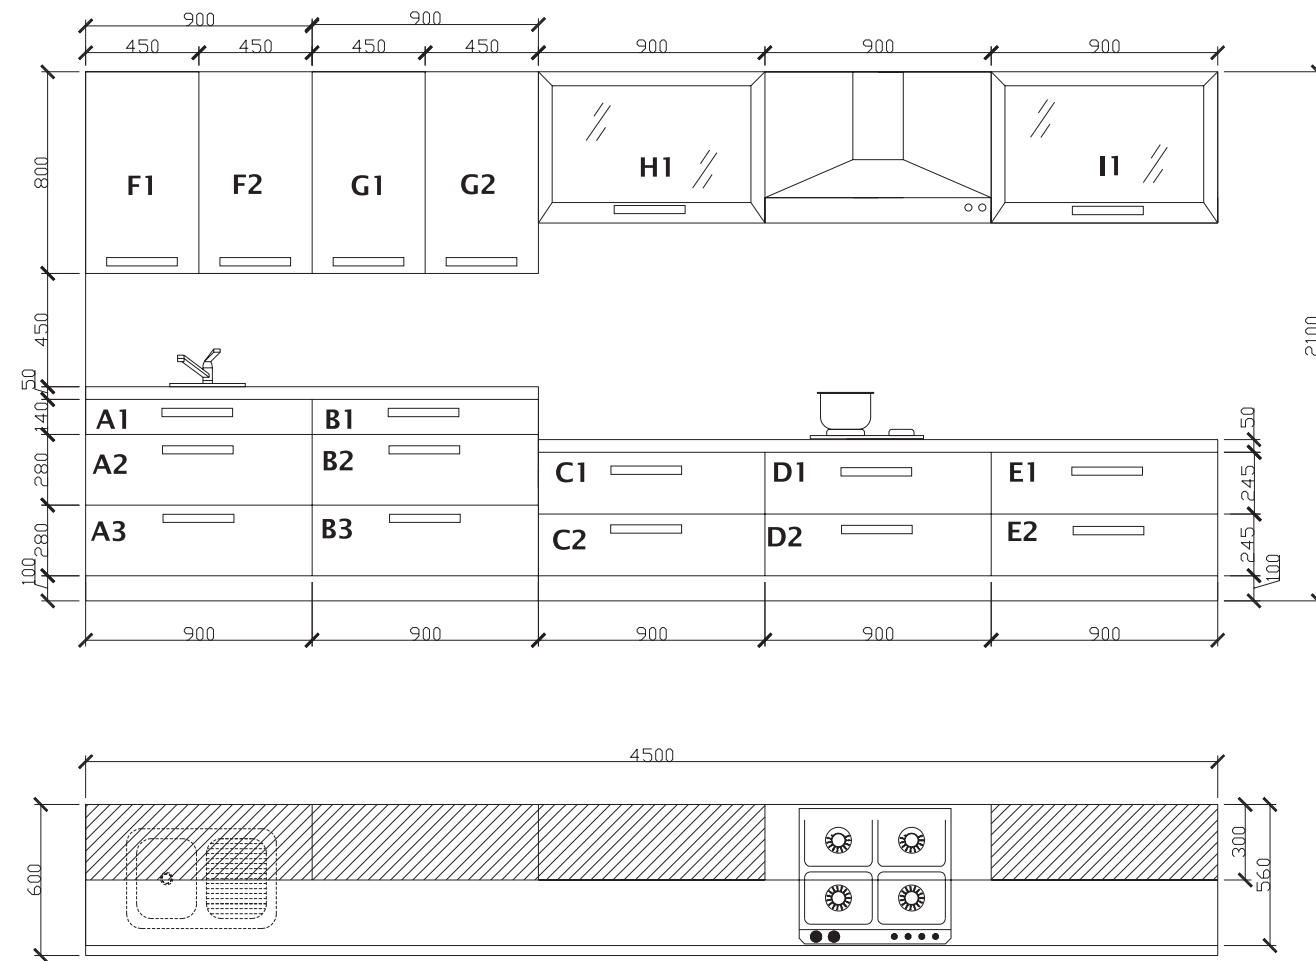

Kitchen 15

Kitchen Ideas & Inspirations

Lift Advanced HS

XXL Drawer

InnoTech Cutlery Tray

OrgaStore Basic

OrgaStore Deluxe

OrgaWing

Featured Hardware

Kitchen Dimension-15 ft. Running ft. (2 ft. Depth)
 Room Dimension Required=15 ft Length x 10 ft Width = 150 Sq. Ft. (10 ft. Height)

Drawings

Bill Of Materials

A1	Cutlery Tray	D1	InnoTech Drawer	I1	Lift Advanced HK
A2	OrgaStore Delux	D2	InnoTech Pot & Pan		
A3	InnoTech Pot & Pan	E1	InnoTech Drawer		
B1	Cutlery Tray	E2	OrgaStore Basic		
B2	OrgaWing	F1	Sensys Hinge		
B3	InnoTech Pot & Pan	F2	Sensys Hinge		
C1	OrgaStore Basic	G1	Sensys Hinge		
C2	InnoTech Pot & Pan	H1	Lift Advanced HK		