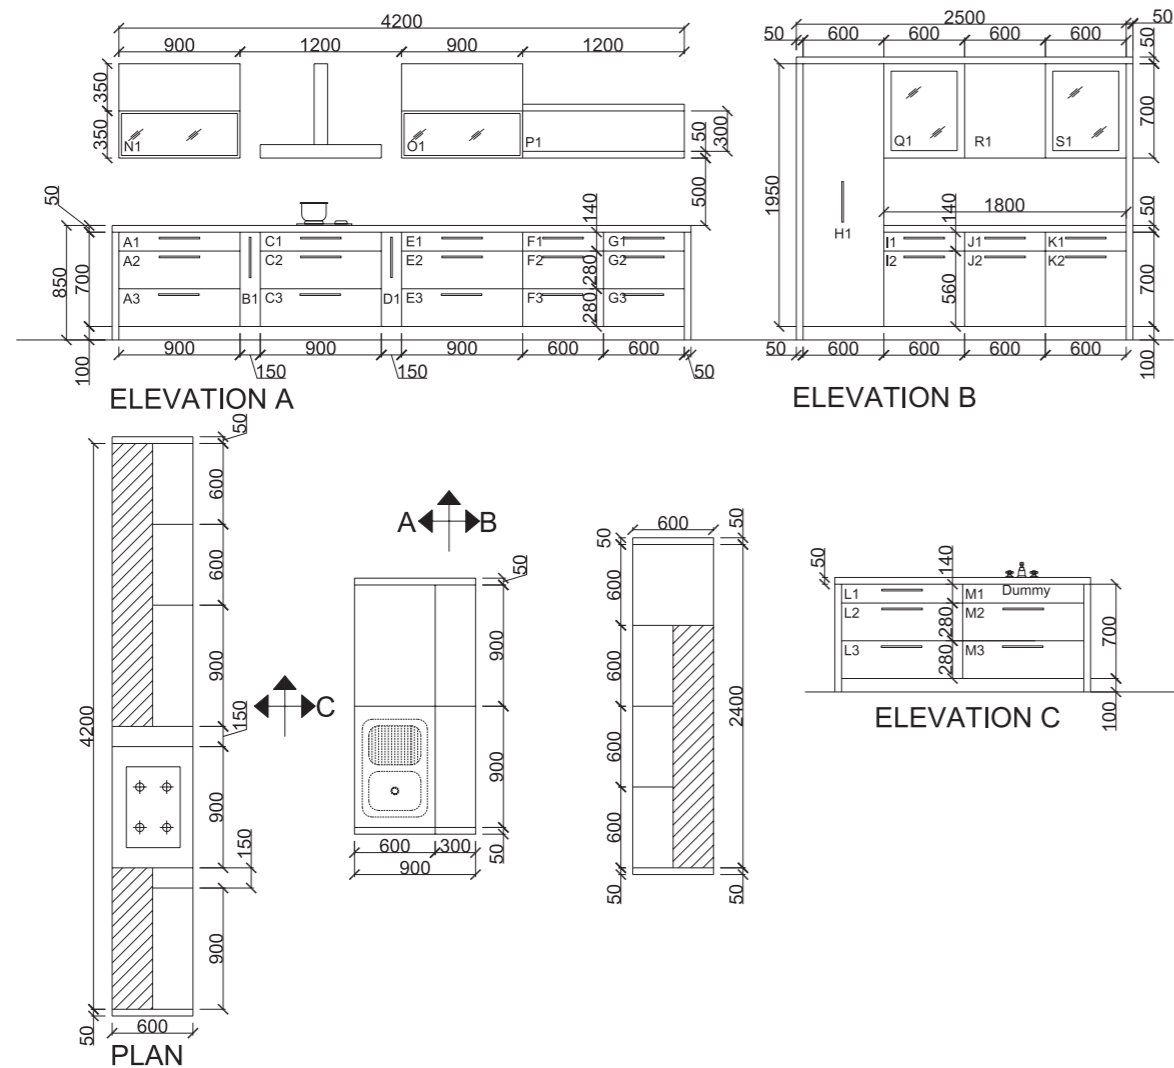

Bottle-Pull Out

Featured Hardware

Kitchen Dimension-14 ft. + 6 ft. + 8 ft. = 28 Running ft. (2 ft. Depth And Island 3 ft. Depth)
 Room Dimension Required=17 ft Length x 17 ft Width = 290 Sq. Ft. (10 ft. Height)