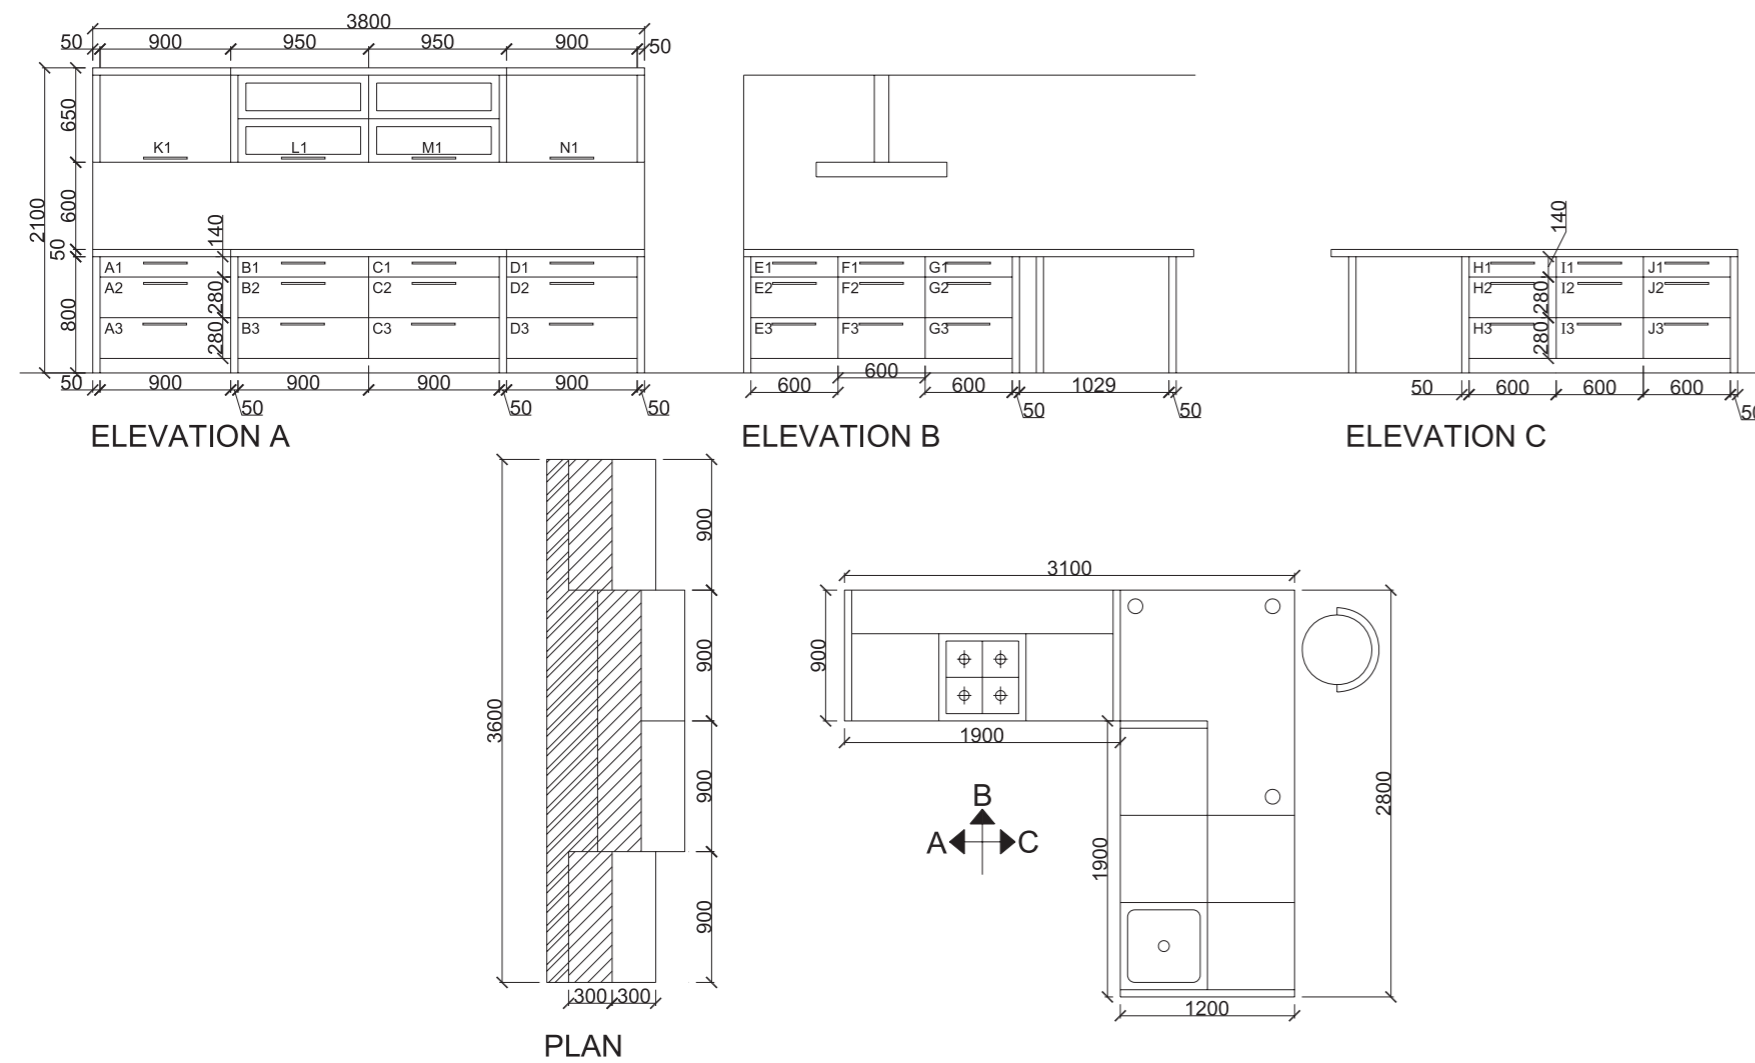

OrgaTray Basic-2

OrgaWing

Featured Hardware

Kitchen Dimension-12 ft. + 10 ft. + 9 ft. = 31 Running ft. (2 ft. Depth And Island 4 ft. Depth)
 Room Dimension Required=20 ft Length x 20 ft Width = 400 Sq. Ft. (10 ft. Height)