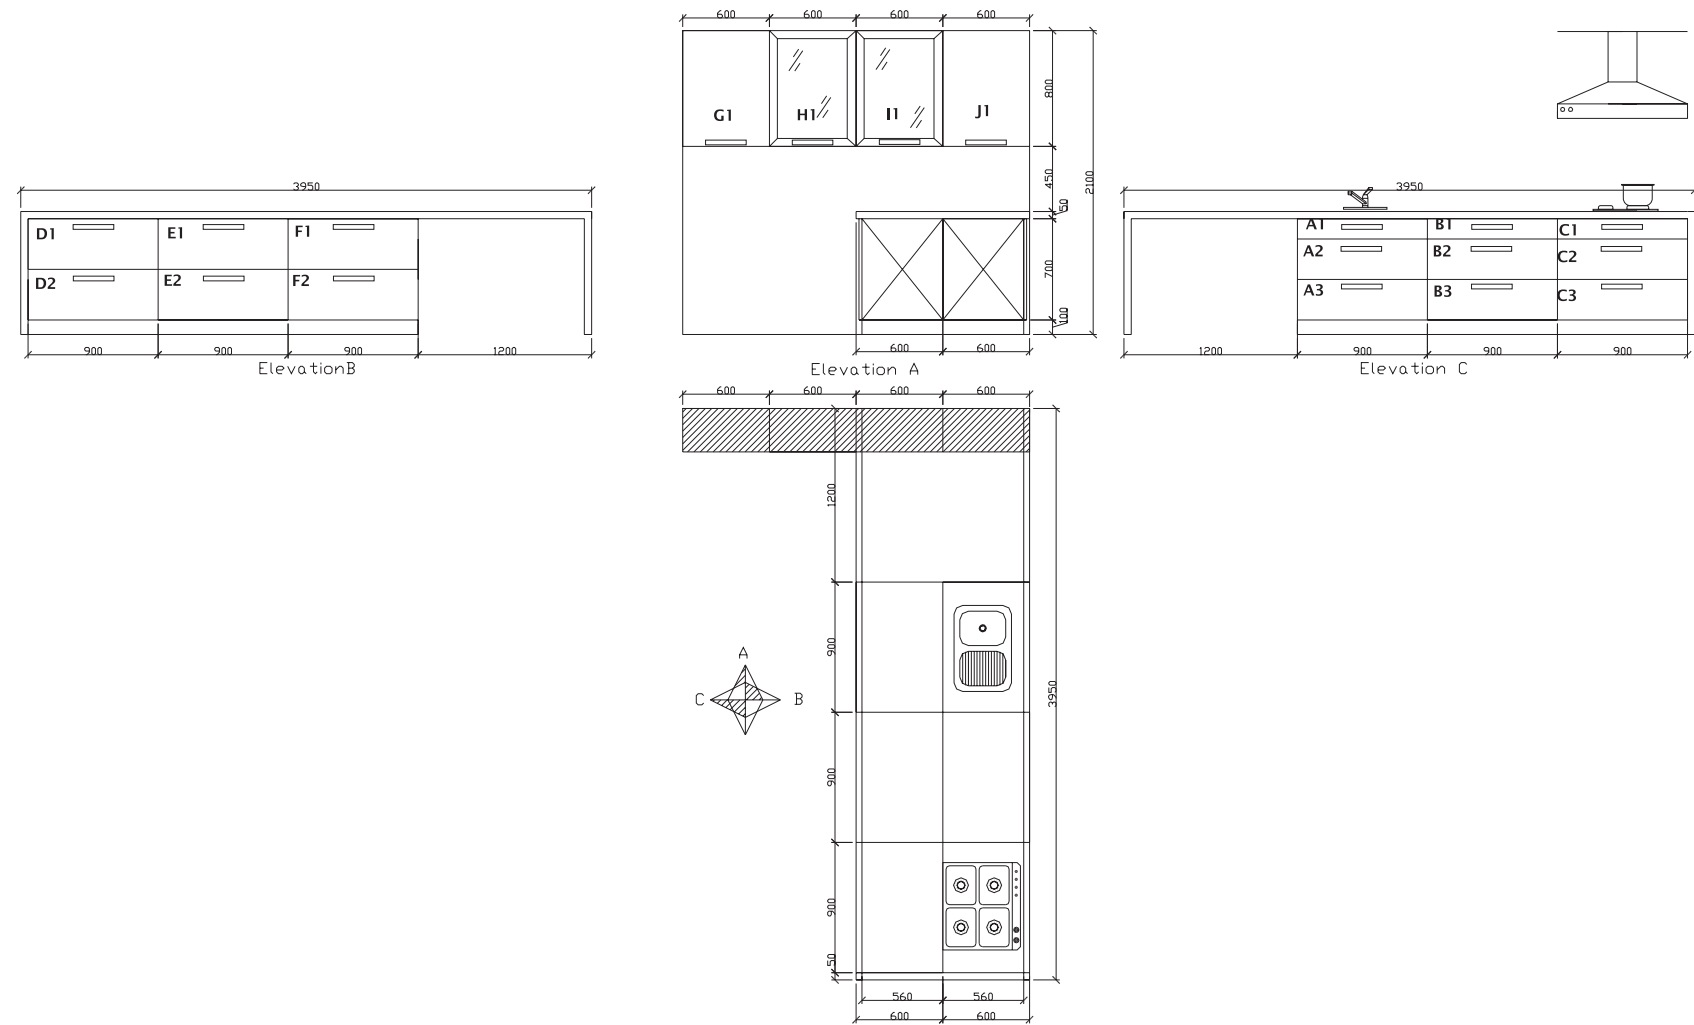

OrgaTray Basic-2

XXL Drawer

Kitchen Dimension-13 ft. + 13 ft. Running ft. (Island 4 ft. Depth)
 Room Dimension Required=20 ft Length x 20 ft Width = 400 Sq. Ft. (10 ft. Height)

Drawings

Bill Of Materials

A1	InnoTech Drawer	C3	InnoTech Drawer	H1	Sensys Hinges
A2	OrgaStore	D1	InnoTech Pot & Pan	I1	Sensys Hinges
A3	InnoTech Pot & Pan	D2	InnoTech Pot & Pan	J1	Sensys Hinges
B1	Cutlery Tray	E1	InnoTech Pot & Pan		
B2	InnoTech Pot & Pan	E2	InnoTech Pot & Pan		
B3	XXL Drawer Drawer	F1	InnoTech Pot & Pan		
C1	InnoTech Drawer	F2	InnoTech Pot & Pan		
C2	InnoTech Pot & Pan	G1	Sensys Hinges		