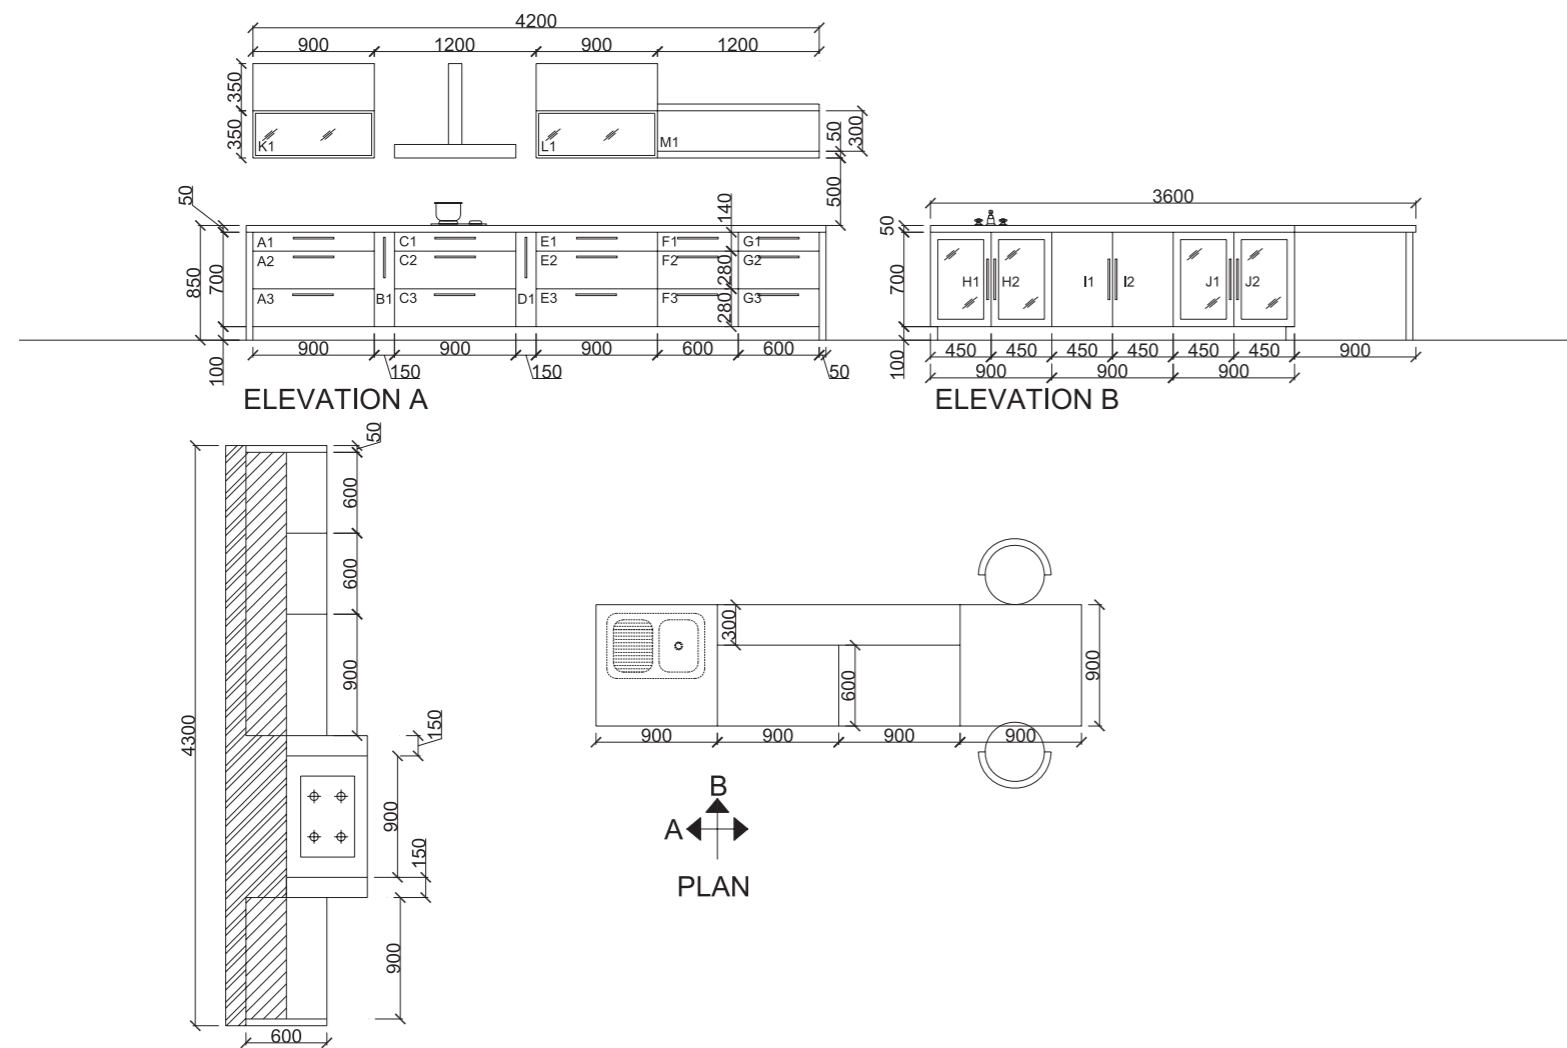

OrgaStore Deluxe

Sensys Hinge

Featured Hardware

Kitchen Dimension-14 ft. + 9 ft. = 23 Running ft. (2 ft. Depth) including Island And Island 3 ft. Depth x 9ft Length
 Room Dimension Required=18 ft Length x 18 ft Width = 324 Sq. Ft. (10 ft. Height)