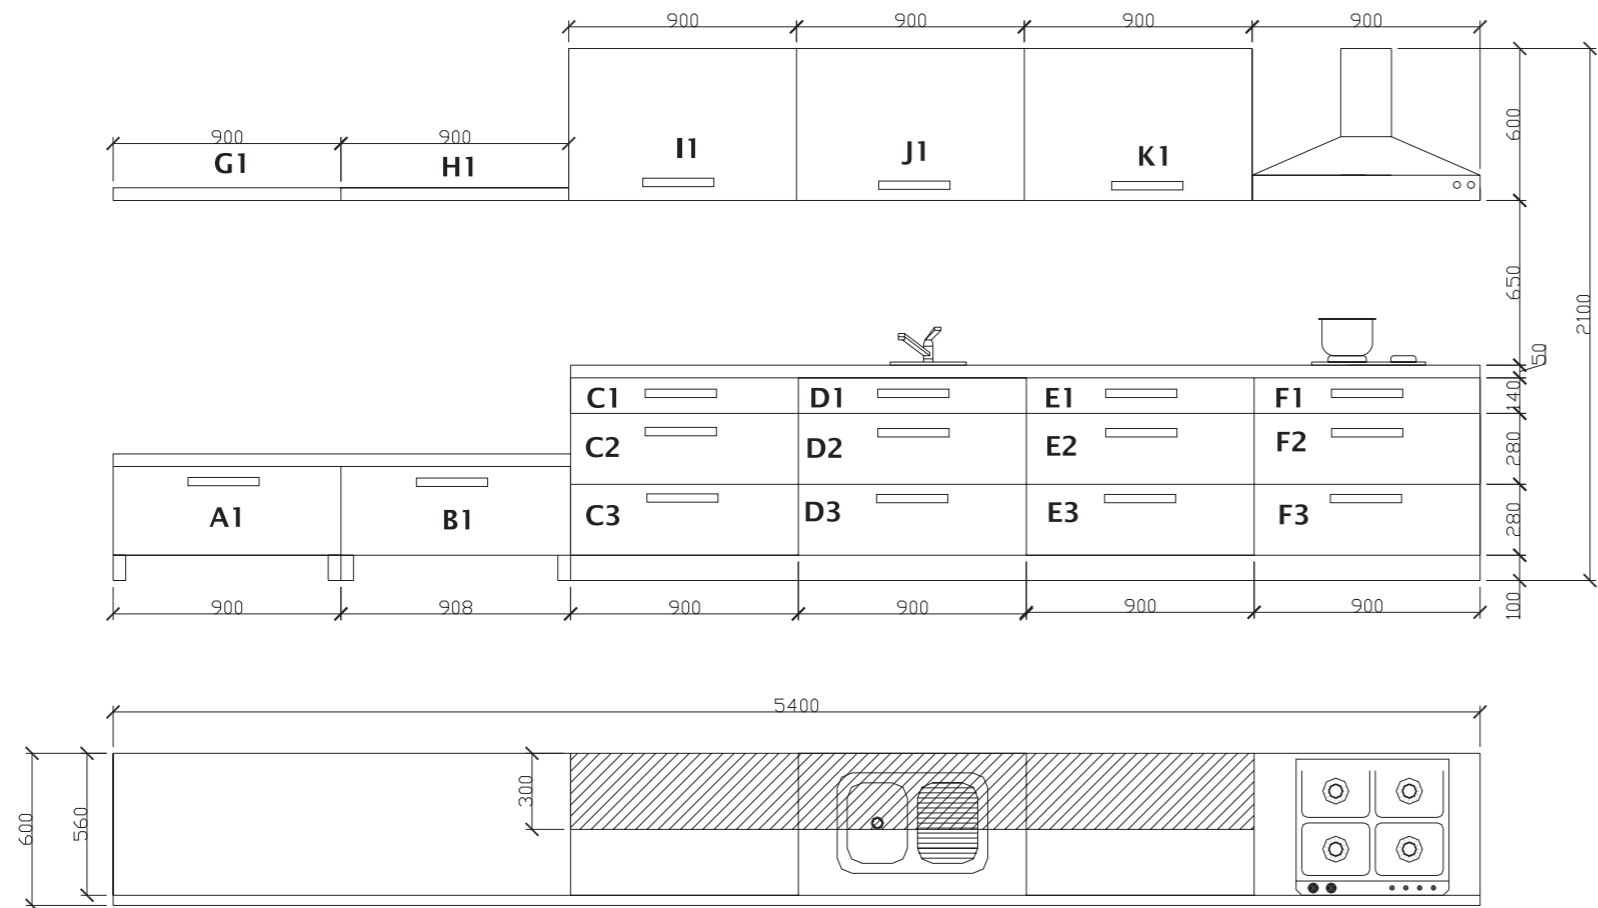

Featured Hardware

Kitchen Dimension-18 ft. Running ft. (2 ft. Depth And)
 Room Dimension Required=18 ft Length x 10 ft Width = 180 Sq. Ft. (10 ft. Height)

Drawings

A1	InnoTech Pot & Pan	E1	InnoTech Drawer	I1	Lift Advanced HK
B1	InnoTech Pot & Pan	E2	InnoTech Pot & Pan	J1	Lift Advanced HK
C1	InnoTech Cutlery Tray	E3	InnoTech Pot & Pan	K1	Lift Advanced HK
C2	OrgaStore Delux	F1	InnoTech Drawer		
C3	InnoTech Pot & Pan	F2	OrgaWing		
D1	InnoTech Drawer	F3	InnoTech Pot & Pan		
D2	OrgaStore Exclusive	G1	Light Ledge		
D3	InnoTech Pot & Pan	H1	Light Ledge		