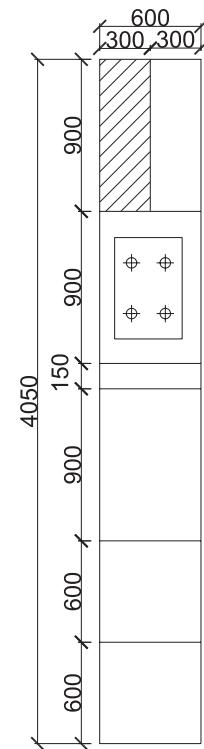

PLAN

A ← → B

C ←

A1	OrgaFlag	E2	OrgaStore Basic	I2	Sensys Hinge
A2	OrgaStore Basic	F1	InnoTech Drawer	J1	InnoTech Drawer
B1	InnoTech Pantry Unit	F2	OrgaTray Deluxe	J2	OrgaStore Basic
B2	OrgaFlag	G1	Sensys Hinge	K2	InnoTech Pot & Pan
C1	InnoTech Drawer	G2	Sensys Hinge	L1	InnoPlus
C2	OrgaStore Classic	H1	Sensys Hinge	L2	InnoTech Pot & Pan
D1	Bottle Pull-Out	H2	Sensys Hinge	M1	Sensys Hinge
D2	OrgaTray Premium	I1	Sensys Hinge	M2	Sensys Hinge

Sale Price of Kitchen= 7 Lakhs Approximately
Hettich Hardware Cost= 3.05 Lakhs Approximately
Laminted Marine Ply Carcass with High Gloss Laminated Alu 3D Edge Band Shutters And 2" Thick Corian WorkTop

Kitchen Dimension-13ft.Running ft. (2 ft. Depth) Island 4ft. Depth,12ft. Length.
Room Dimension Required=18 ft Length x 15 ft Width = 270 Sq. Ft. (10 ft. Height)

Drawings

Bill Of Materials