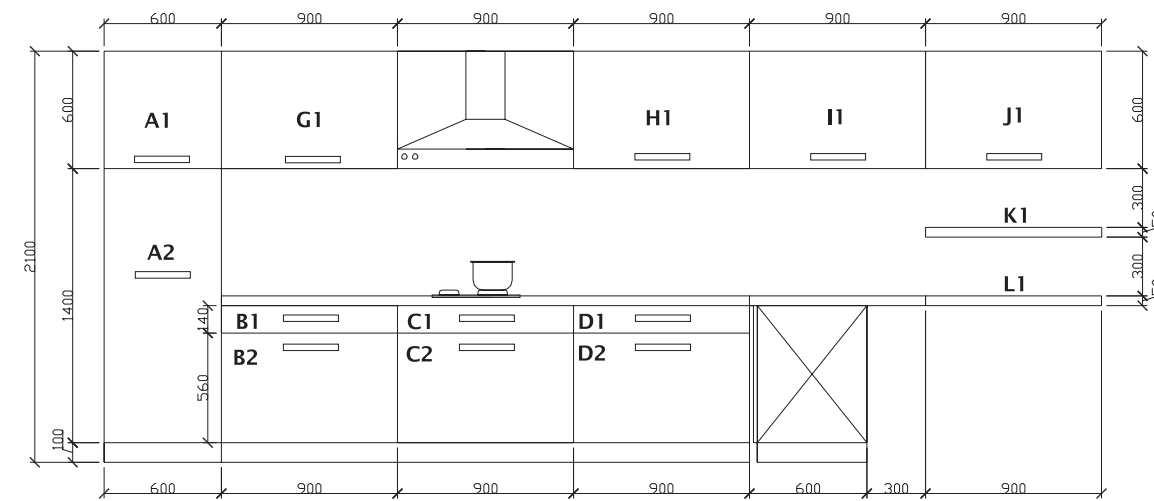

OrgaTray Basic-2

Sensys Hinges

Featured Hardware

Elevation A

Elevation B

Kitchen Dimension=17 ft. + 6.5 ft.= 23.5 Running ft. (2 ft. Depth)
 Room Dimension Required=17 ft Length x 10 ft Width = 170 Sq. Ft. (10 ft. Height)