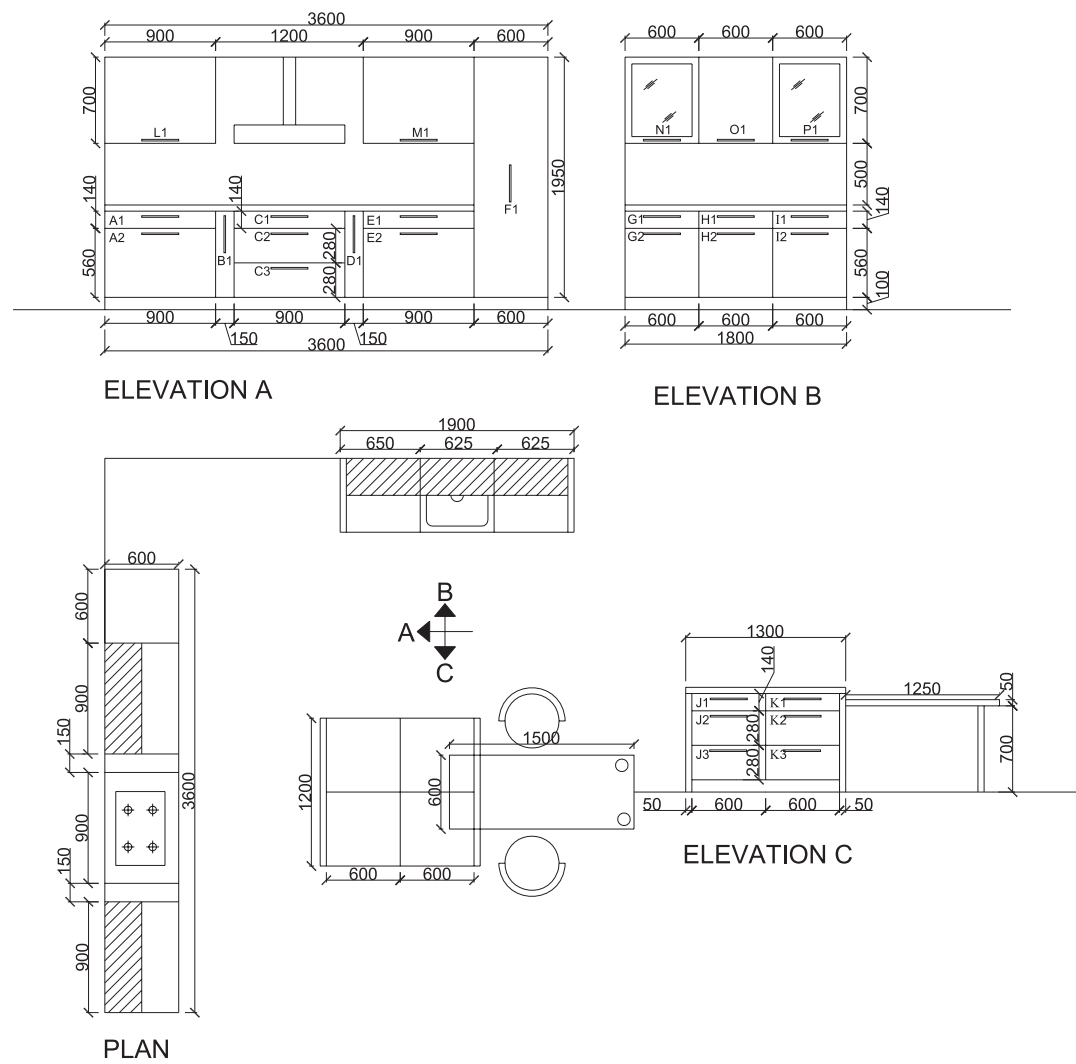

Sensys Hinge

Kitchen Dimension-12ft. + 6 ft. =18 ft. Running ft. (2 ft. Depth) Island 4ft. Depth, 4ft. Length.
 Room Dimension Required=18 ft Length x 10 ft Width = 180 Sq. Ft. (10 ft. Height)

Drawings

Bill Of Materials