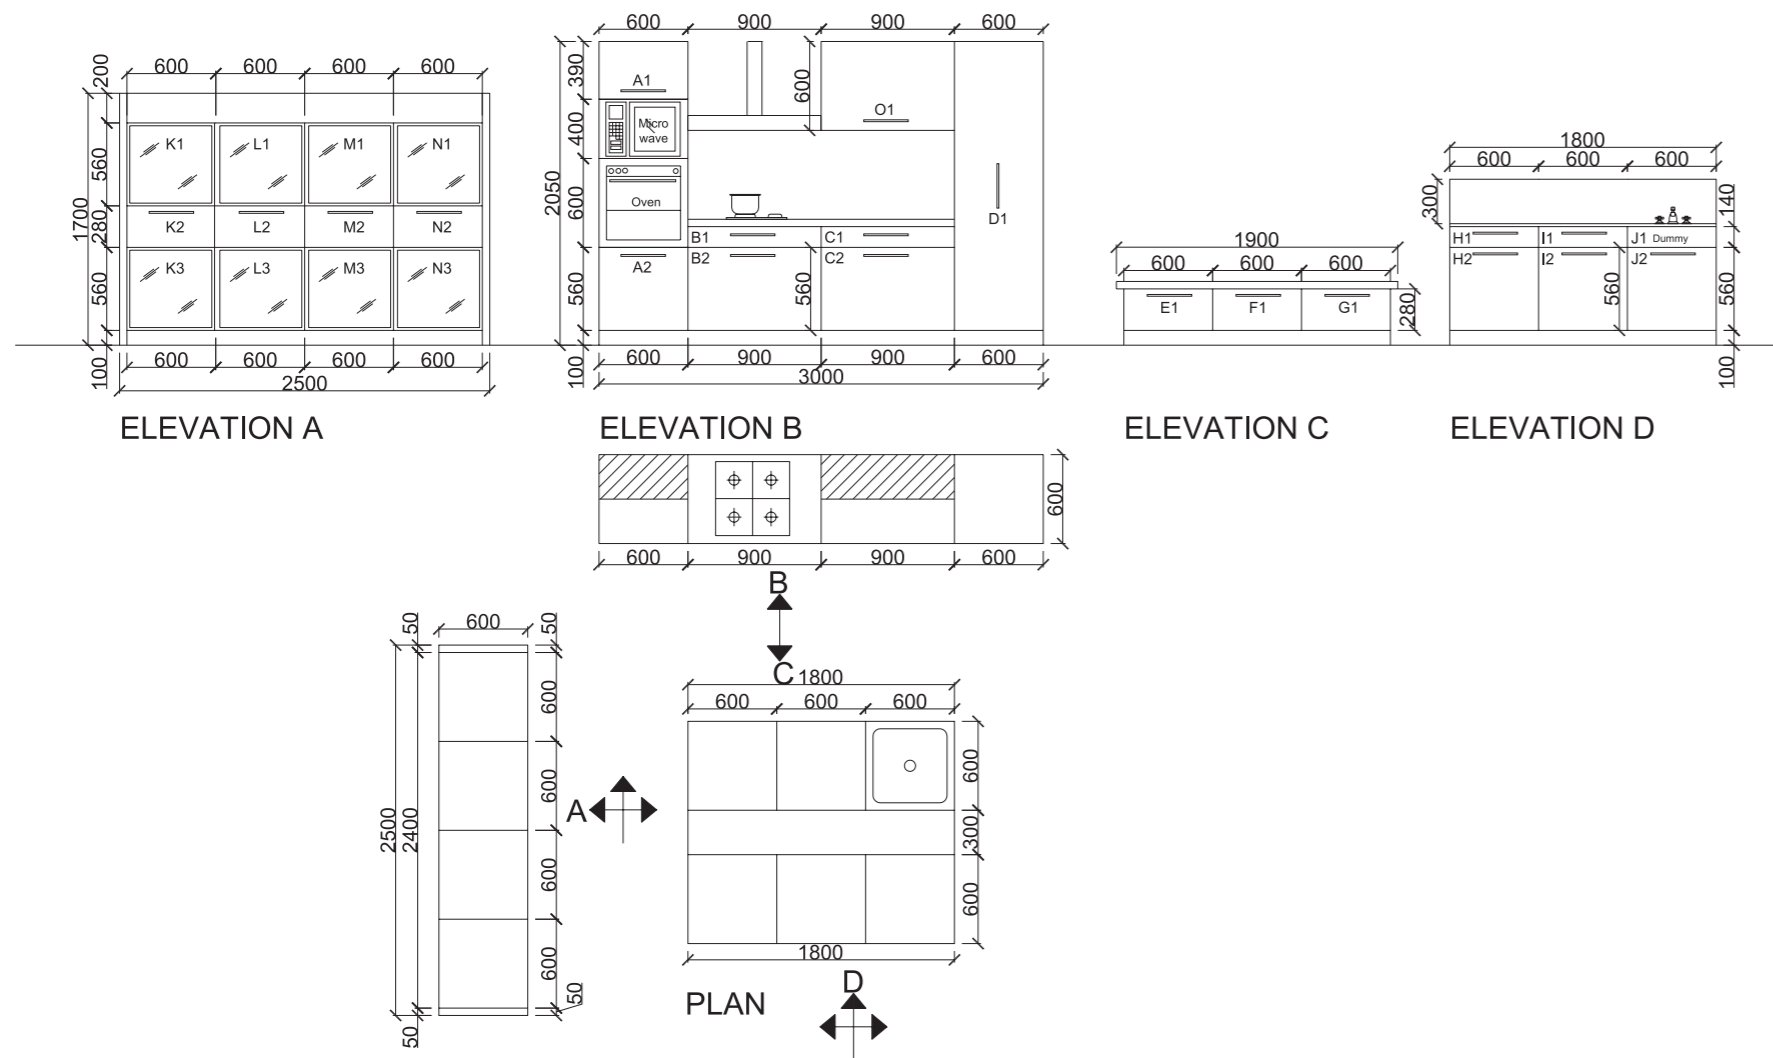

InnoTech with Design Side

InnoTech Internal Drawer

Prodecor Coll 2009-Art. No. 9097900

Featured Hardware

A1	Sensys Hinge	F1	InnoTech Pot & Pan	K3	Sensys Hinge
A2	Inno+Internal Drawer	G1	InnoTech Drawer	L1	Sensys Hinge
B1	Cutlery Tray	H1	InnoTech Drawer	M1	Sensys Hinge
B2	Inno+Internal Drawer	H2	InnoTech Pot & Pan	M2	InnoTech Pot & Pan
C1	InnoTech Drawer	I1	InnoTech Drawer	N1	Sensys Hinge
C2	Inno+Internal Drawer	J2	InnoDeluxe	N2	InnoTech Drawer
D1	InnoTech Pantry Unit	K1	Sensys Hinge	O1	Lift Advanced HL
E1	InnoTech Drawer	K2	InnoTech Pot & Pan		