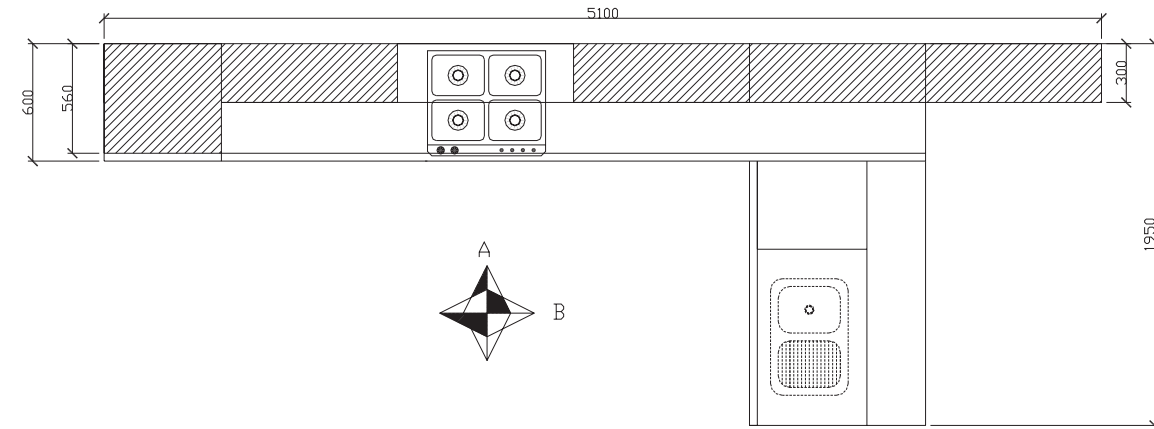

OrgaTray Basic-2

Sensys Hinges

Featured Hardware

Elevation A

Elevation B

Kitchen Dimension=17 ft. + 6.5 ft.= 23.5 Running ft. (2 ft. Depth)
 Room Dimension Required=17 ft Length x 10 ft Width = 170 Sq. Ft. (10 ft. Height)