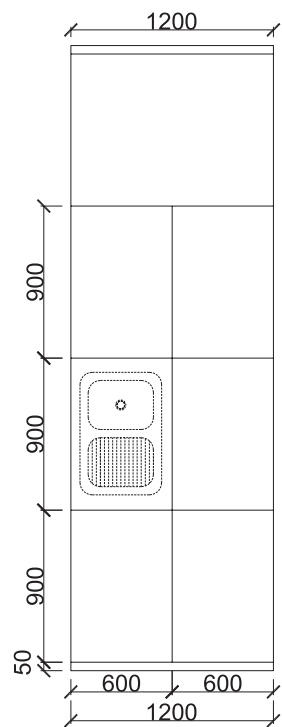

A ← → B

C ←

A1	OrgaFlag	E2	OrgaStore Basic	I2	Sensys Hinge
A2	OrgaStore Basic	F1	InnoTech Drawer	J1	InnoTech Drawer
B1	InnoTech Pantry Unit	F2	OrgaTray Deluxe	J2	OrgaStore Basic
B2	OrgaFlag	G1	Sensys Hinge	K2	InnoTech Pot & Pan
C1	InnoTech Drawer	G2	Sensys Hinge	L1	InnoPlus
C2	OrgaStore Classic	H1	Sensys Hinge	L2	InnoTech Pot & Pan
D1	Bottle Pull-Out	H2	Sensys Hinge	M1	Sensys Hinge
D2	OrgaTray Premium	I1	Sensys Hinge	M2	Sensys Hinge

Sale Price of Kitchen= 7 Lakhs Approximately
Hettich Hardware Cost= 3.05 Lakhs Approximately
Laminted Marine Ply Carcass with High Gloss Laminated Alu 3D Edge Band Shutters And 2" Thick Corian WorkTop

Kitchen Dimension-13ft.Running ft. (2 ft. Depth) Island 4ft. Depth,12ft. Length.
Room Dimension Required=18 ft Length x 15 ft Width = 270 Sq. Ft. (10 ft. Height)

Drawings

Bill Of Materials