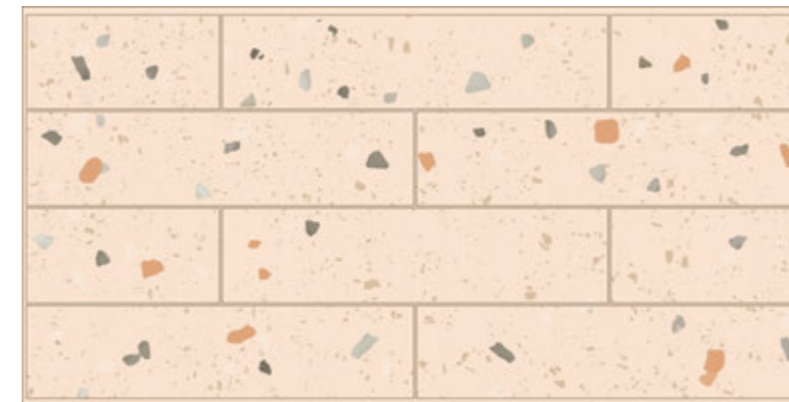

Blue (600 x 300)mm

Tile

Pc. 8 | sq.ft. 15.50 | kg. 27

White (600 x 300)mm

Orange (600 x 300)mm

Grey (600 x 300)mm

Tile

Pc. 8 | sq.ft. 15.50 | kg. 27