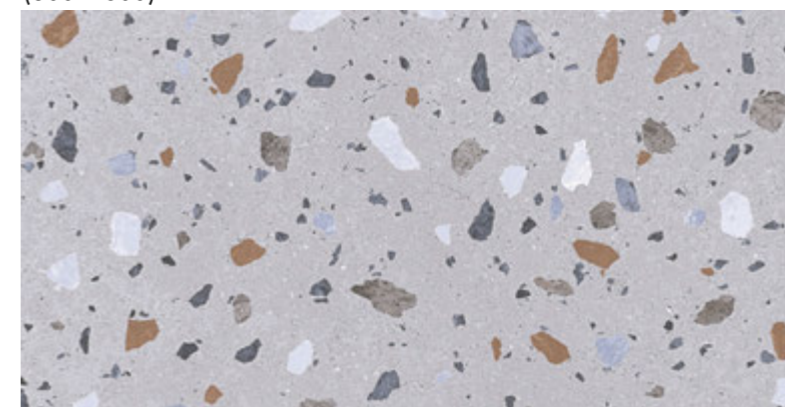

Grey
(600 x 300)mm