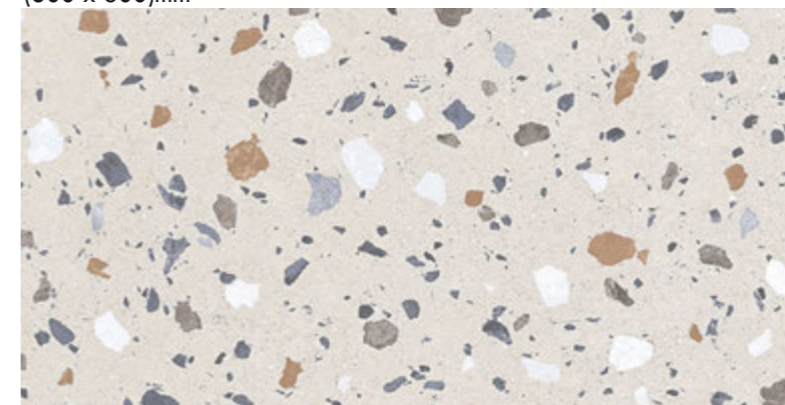

Beige  
(600 x 300)mm

Pc. 8 | sq.ft. 15.50 | kg. 27

Light (600 x 300)mm

Dark (600 x 300)mm

Tile

Pc. 8 | sq.ft. 15.50 | kg. 27

White (600 x 300)mm

Black (600 x 300)mm