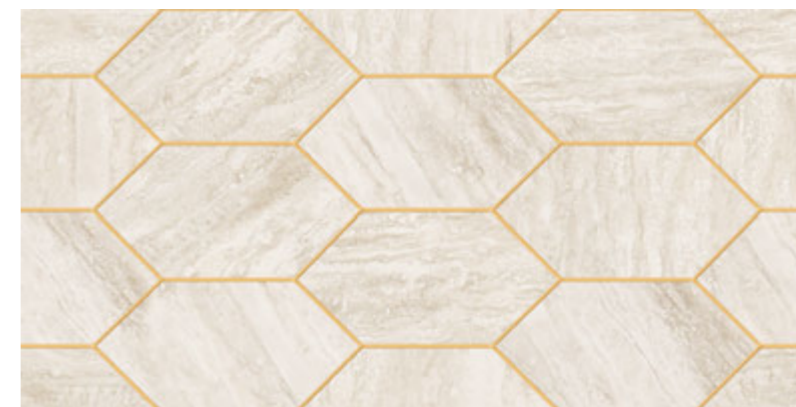

Light (600 x 300)mm

Tile

Pc. 8 | sq.ft. 15.50 | kg. 27