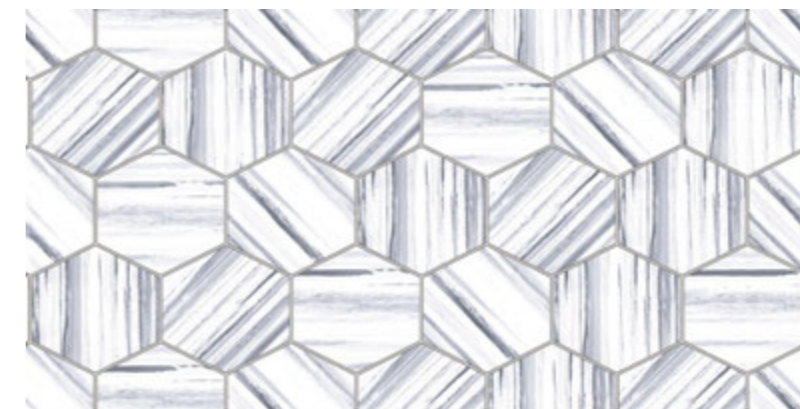

Beige  
(600 x 300)mm

Pc. 8 | sq.ft. 15.50 | kg. 27

Light (600 x 300)mm

Dark (600 x 300)mm

Tile

Pc. 8 | sq.ft. 15.50 | kg. 27

White (600 x 300)mm

Black (600 x 300)mm