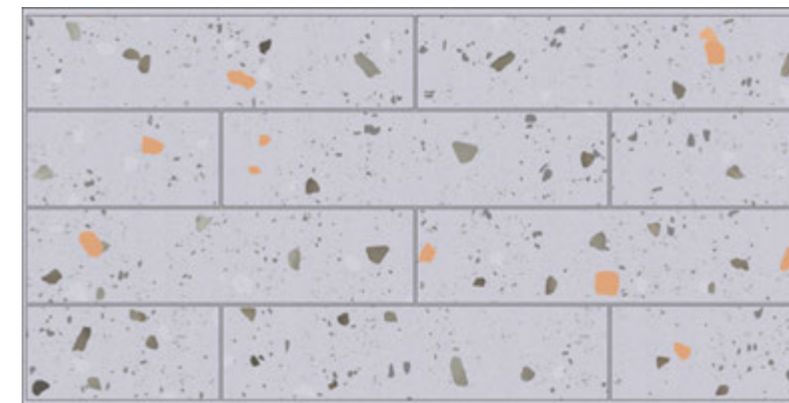

Blue (600 x 300)mm

Tile

Pc. 8 | sq.ft. 15.50 | kg. 27

White (600 x 300)mm

Orange (600 x 300)mm

Grey (600 x 300)mm

Tile

Pc. 8 | sq.ft. 15.50 | kg. 27