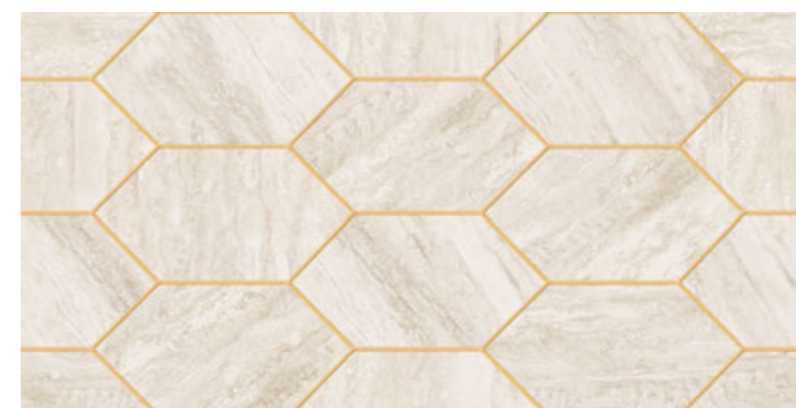

Light (600 x 300)mm

Tile

Pc. 8 | sq.ft. 15.50 | kg. 27