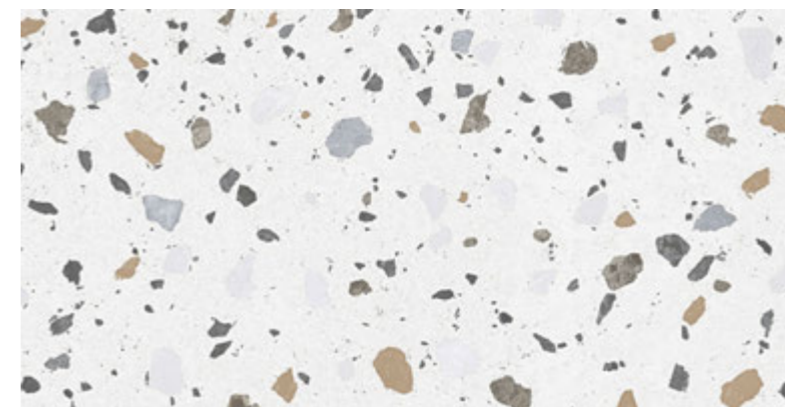

White
(600 x 300)mm