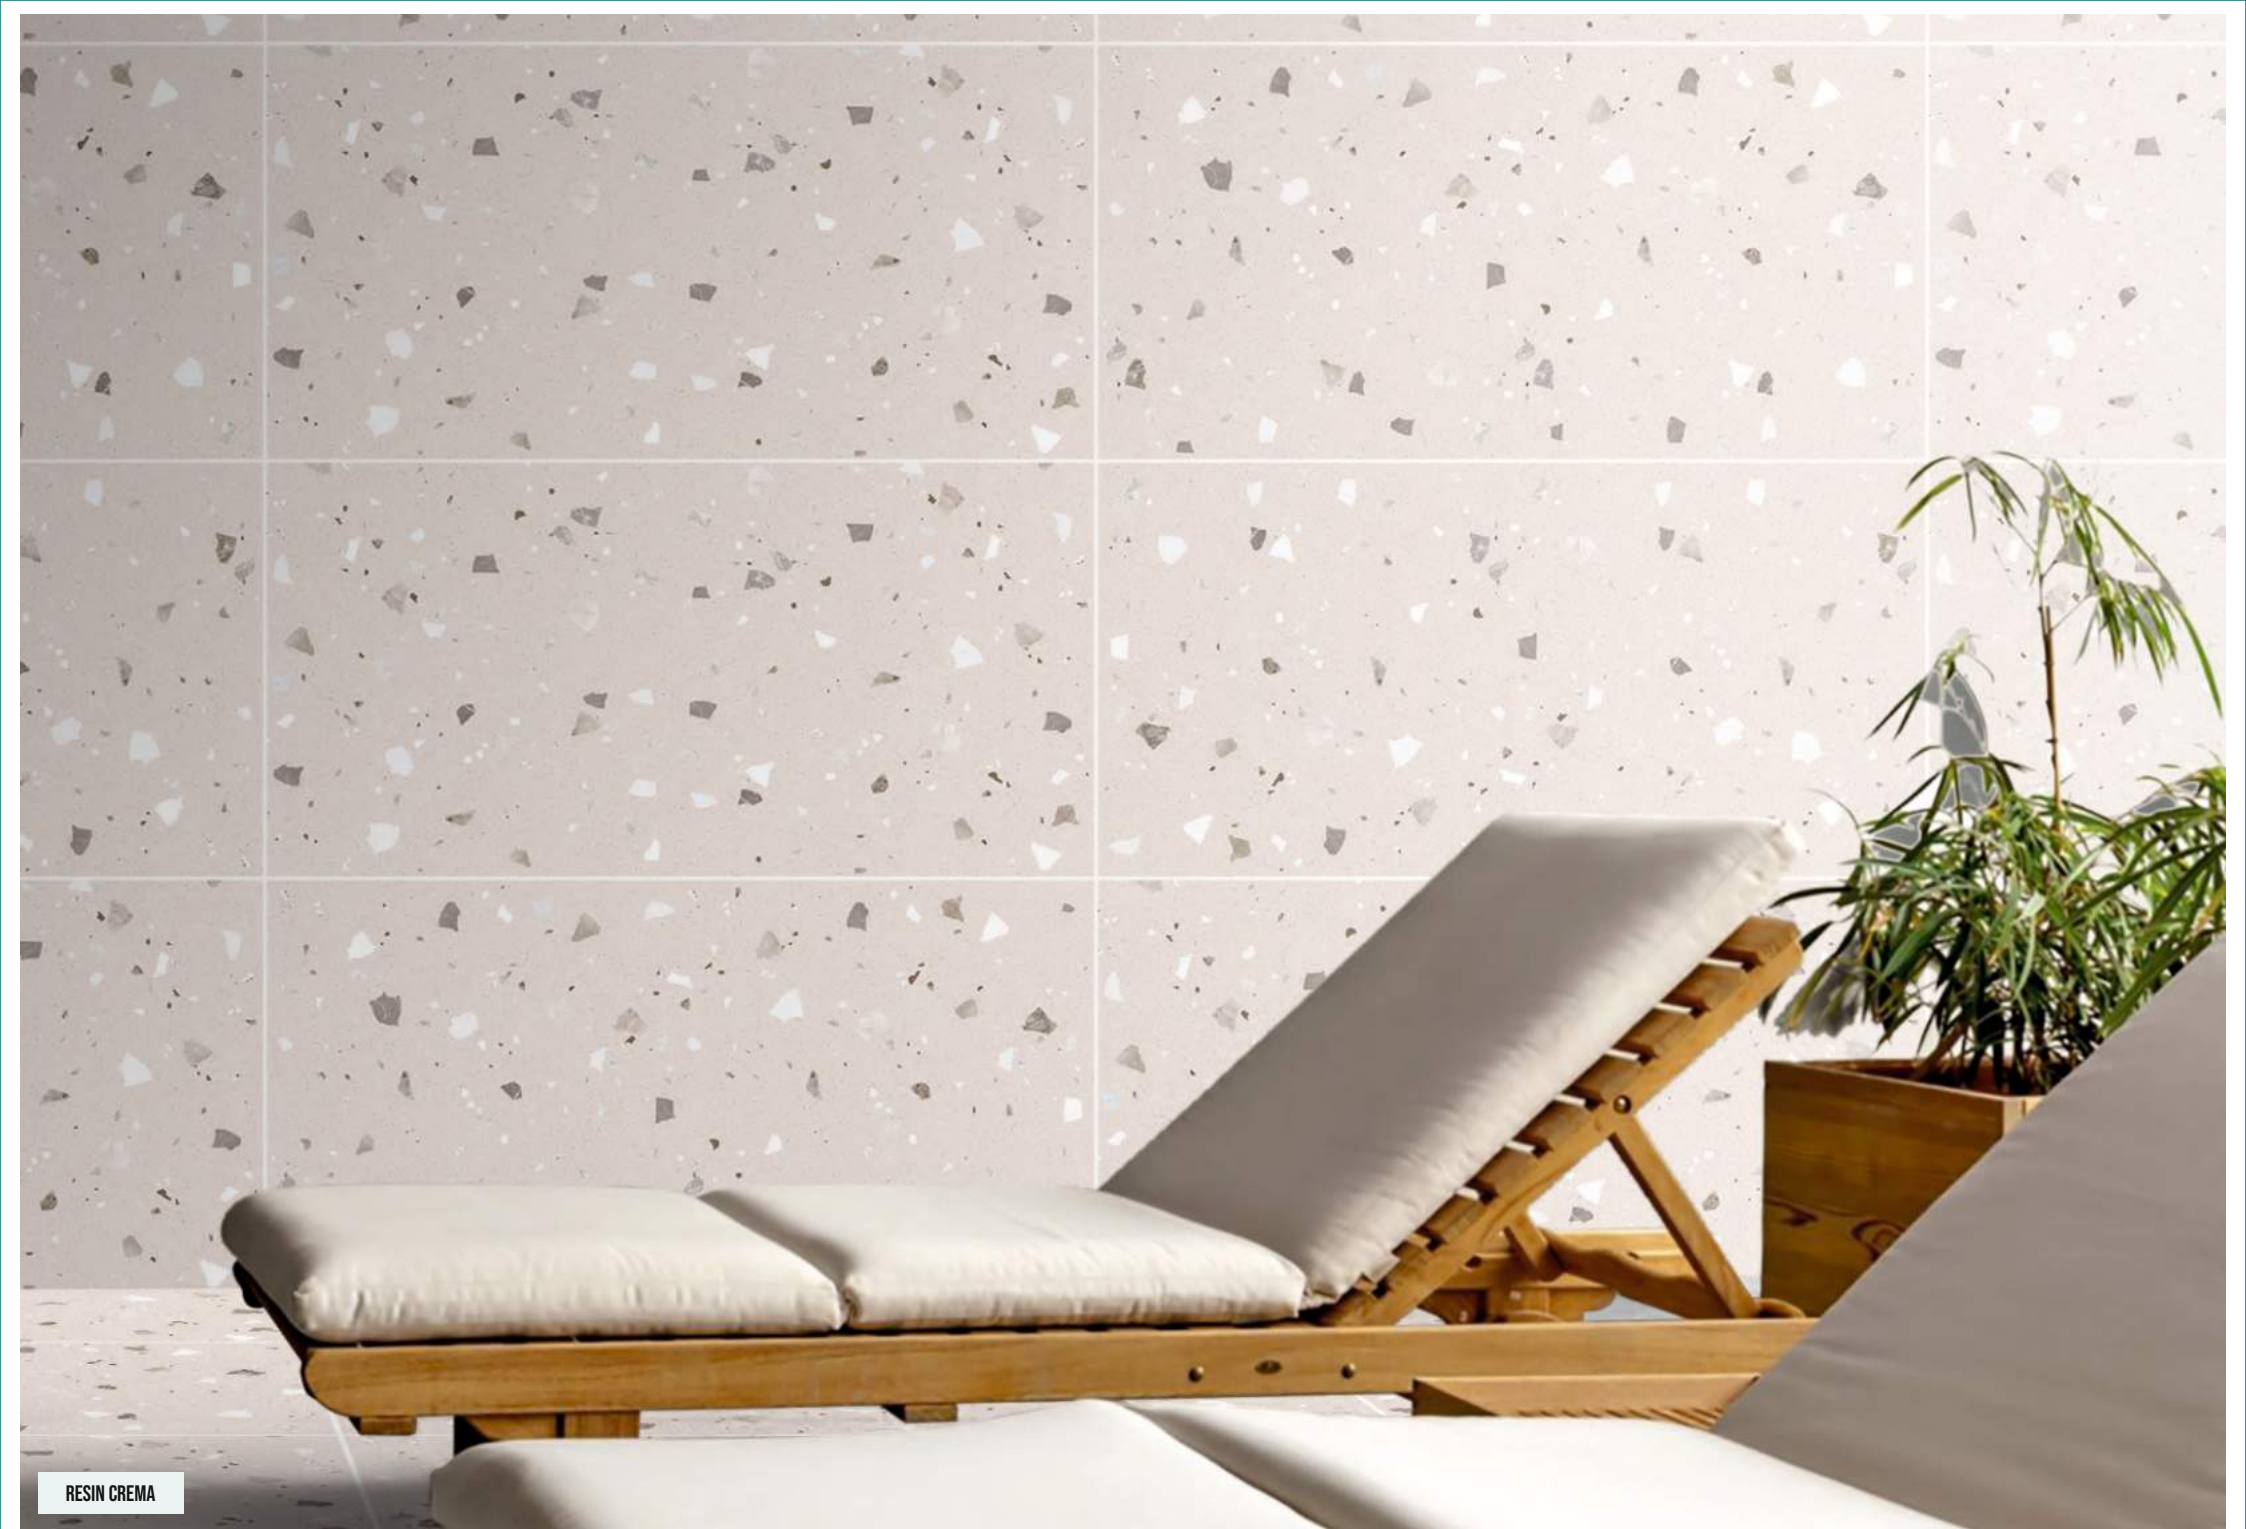

RESIN CREMA