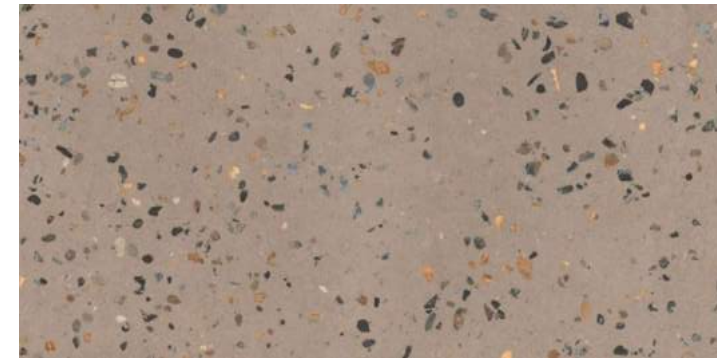

ARCA MOKA

SPECIFICATION

Name	Size in mm	Packing	Thickness	Finish	Weight	Made in
Arca	1200x600mm	2	10 mm	Matt	30 kg/box	India

water absorption
<0.5%

Frost Resistance

Recommend

Slip Resistance

Recommend

Variation
v1