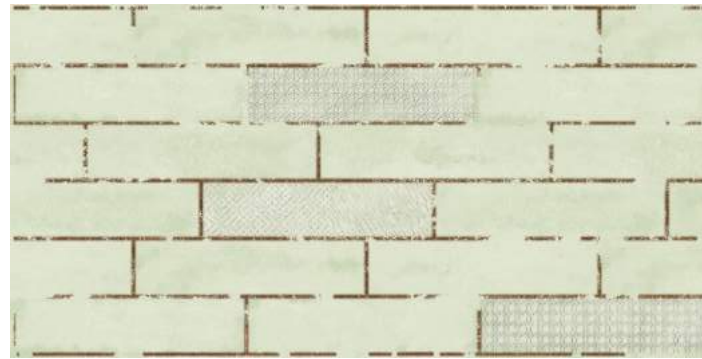

RECTA

RECTA OLIVE