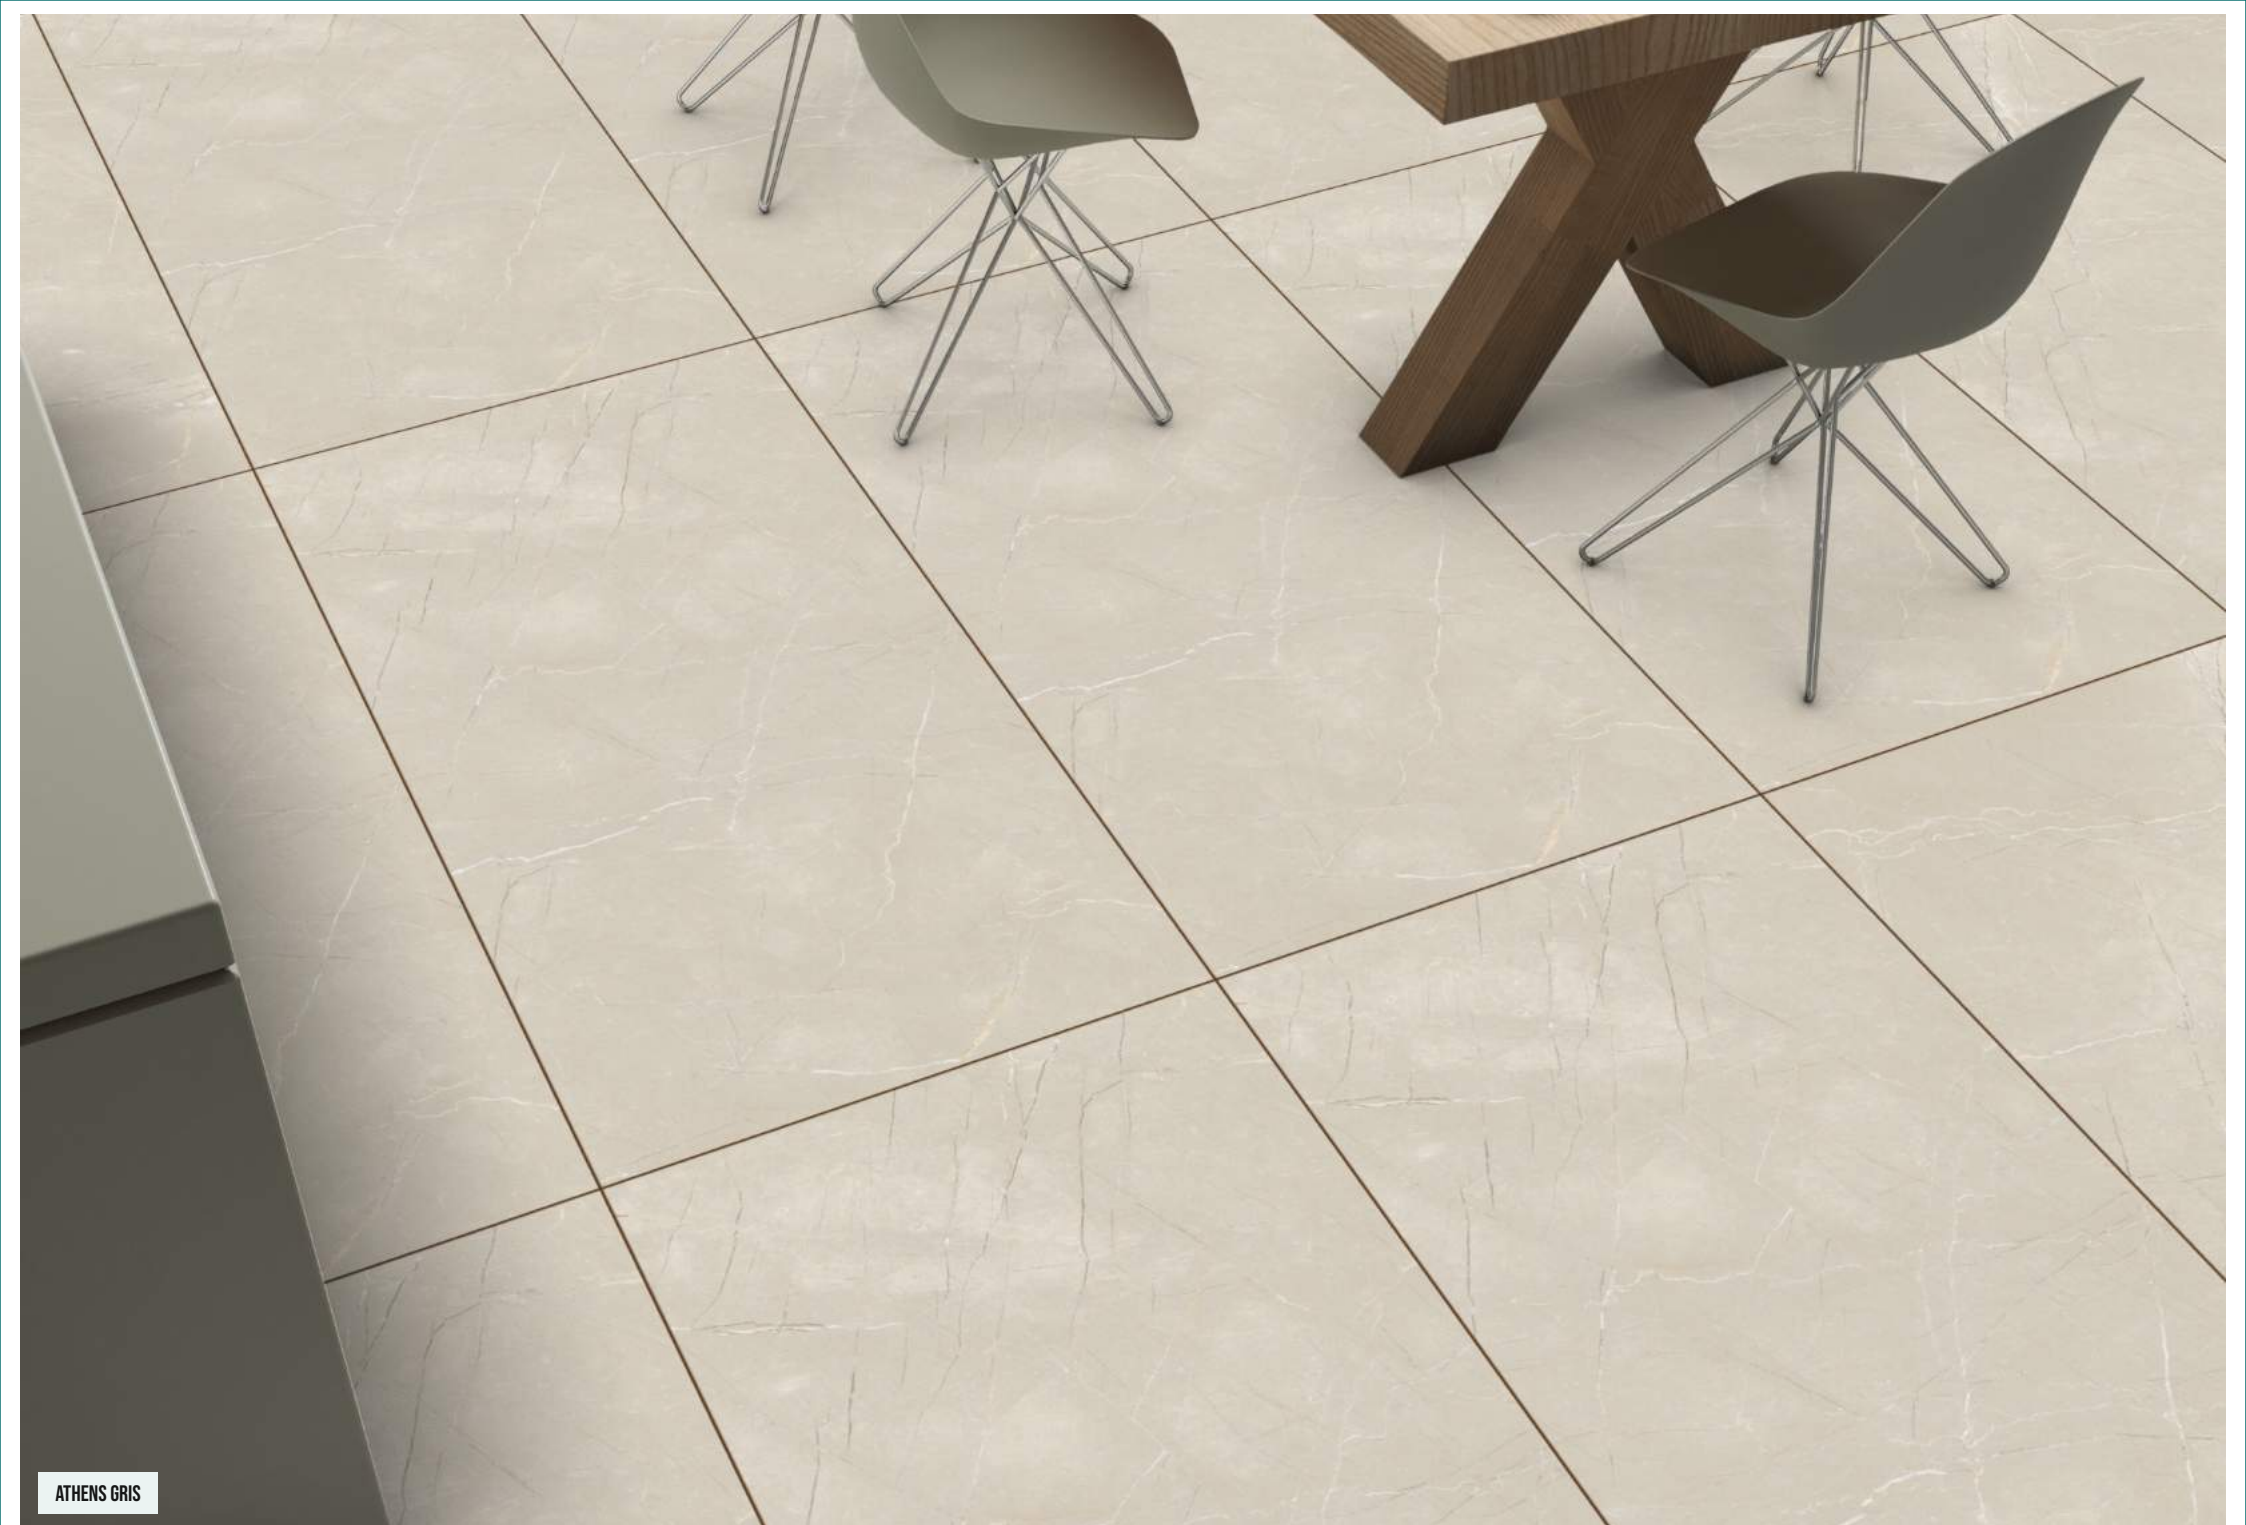

ATHENS GRIS