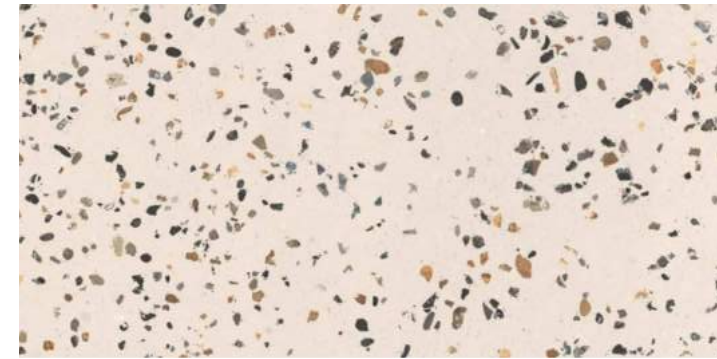

ARCA CREAMA