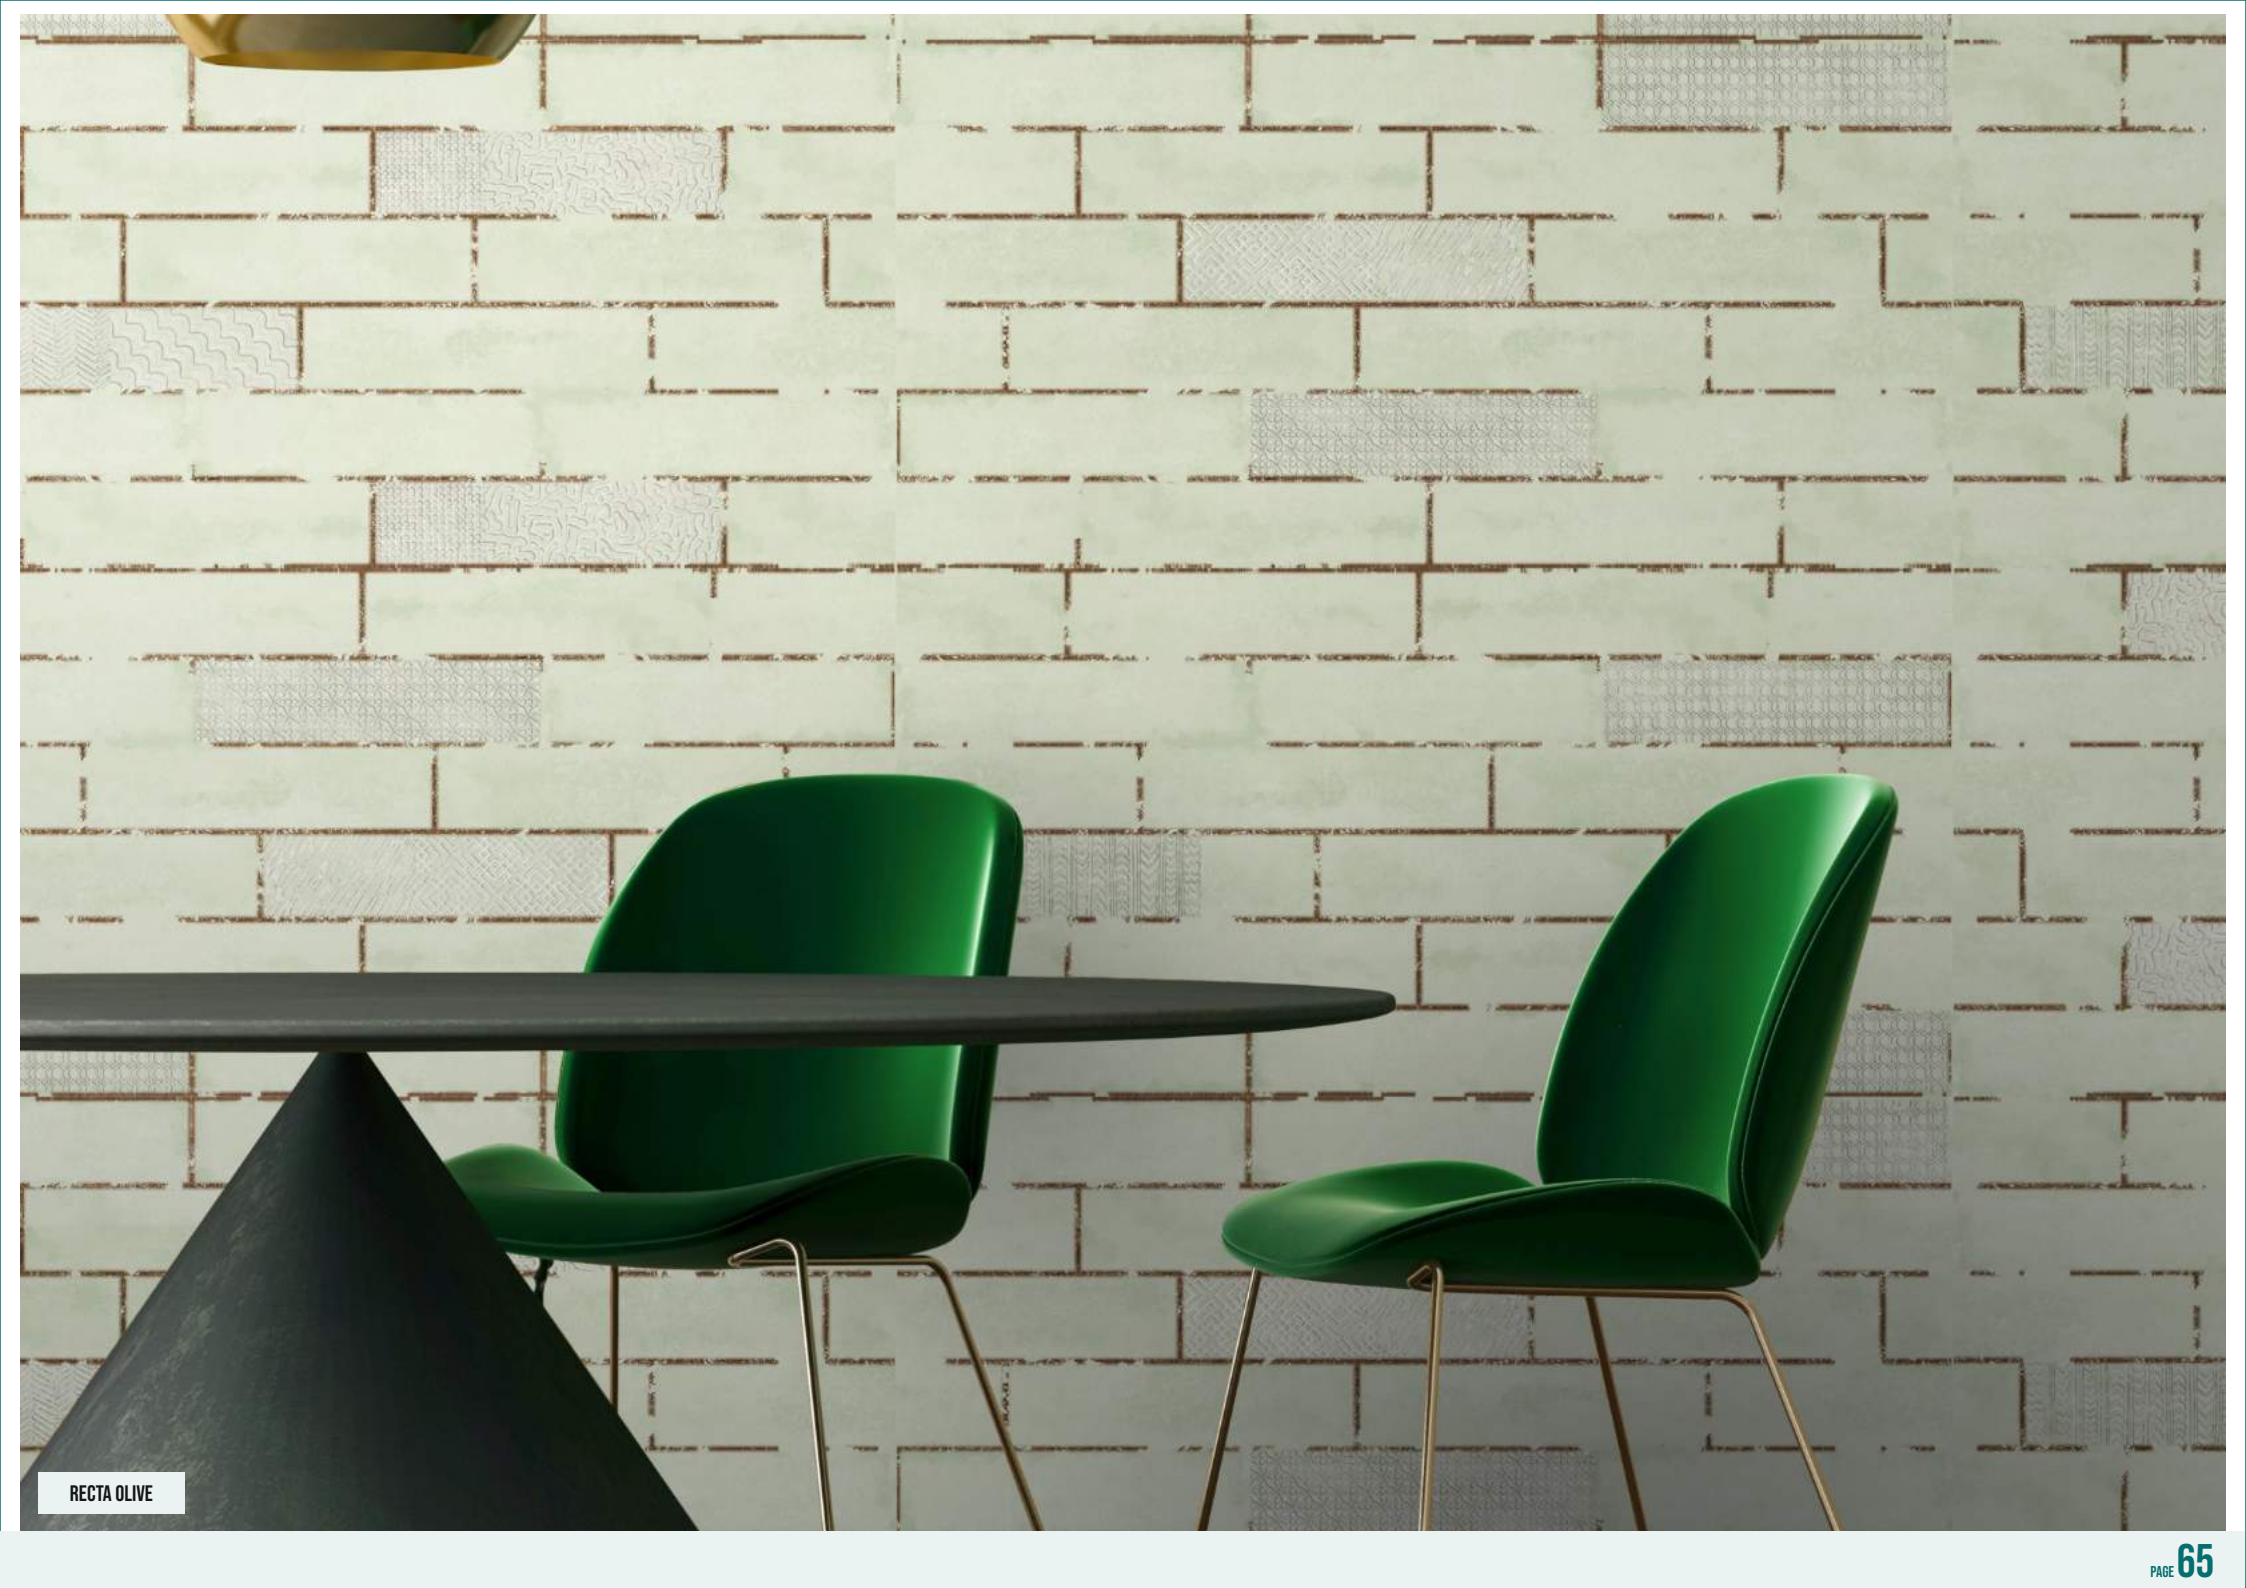

RECTA OLIVE