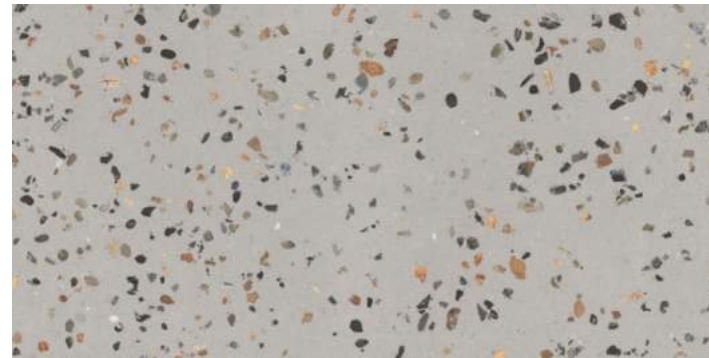

ARCA CEMENTO