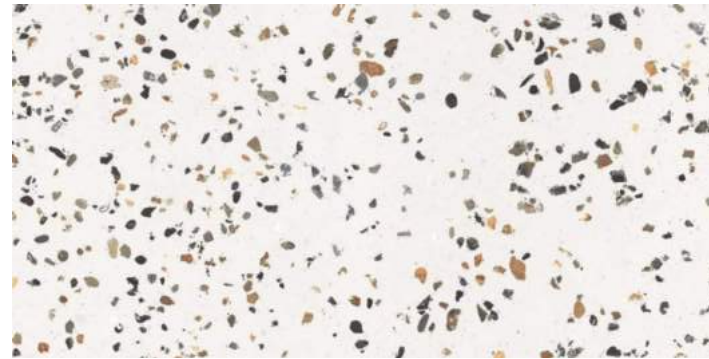

ARCA

ARCA BIANCO